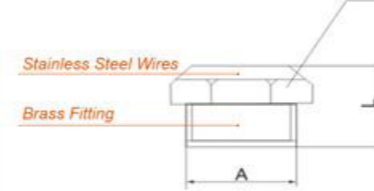

VA

Overall Dimension

Model	L	S
1/8" BSP	9.5	13
1/4" BSP	11.0	16
3/8" BSP	12.5	19
1/2" BSP	13.5	24
3/4" BSP	17.0	30
1" BSP	20.5	36
M5	7.5	08

VB

Overall Dimension

Model	L	S
1/8" BSP	11.0	12
1/4" BSP	12.5	15
3/8" BSP	15.0	18
1/2" BSP	16.0	21
3/4" BSP	18.0	27
1" BSP	20.0	34
M5	9.0	08

SET

Overall Dimension

Model	L	D	CH
1/8" BSP	17.5	12	07
1/4" BSP	24.0	15	10
3/8" BSP	31.0	19	13
1/2" BSP	37.0	23	14
3/4" BSP	50.0	30	19
1" BSP	62.0	37	24
M5	20.0	09	08

SCQ

Overall Dimension

Model	L	D	CH
1/8" BSP	21.0	12	07
1/4" BSP	25.0	15	08
3/8" BSP	38.0	19	10
1/2" BSP	43.0	23	14
3/4" BSP	53.0	29	17
1" BSP	63.0	36	23

SMT

Overall Dimension

Model	L	S
1/8" BSP	15.0	12
1/4" BSP	16.0	15
3/8" BSP	20.0	18
1/2" BSP	21.0	21
3/4" BSP	24.0	27
1" BSP	27.0	34

SD

Overall Dimension

Model	L	S
1/8" BSP	15.0	12
1/4" BSP	16.0	15
3/8" BSP	20.0	18
1/2" BSP	21.0	21
3/4" BSP	24.0	27
1" BSP	27.0	34

A

Overall Dimension

Model	L	S
1/8" BSP	24.0	13
1/4" BSP	33.0	17
3/8" BSP	44.0	22
1/2" BSP	49.0	24
3/4" BSP	57.0	30
1" BSP	72.0	36
1 1/4" BSP	77.0	46
1 1/2" BSP	83.0	52
2" BSP	105.0	64
M5	17.0	08

B

Overall Dimension