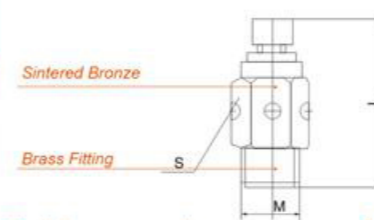

SET

Overall Dimension

Model	L	D	CH
1/8" BSP	17.5	12	07
1/4" BSP	24.0	15	10
3/8" BSP	31.0	19	13
1/2" BSP	37.0	23	14
3/4" BSP	50.0	30	19
1" BSP	62.0	37	24
M5	20.0	09	08

SCQ

Overall Dimension

Model	L	D	CH
1/8" BSP	21.0	12	07
1/4" BSP	25.0	15	08
3/8" BSP	38.0	19	10
1/2" BSP	43.0	23	14
3/4" BSP	53.0	29	17
1" BSP	63.0	36	23

SMT

Overall Dimension

Model	L	S
1/8" BSP	15.0	12
1/4" BSP	16.0	15
3/8" BSP	20.0	18
1/2" BSP	21.0	21
3/4" BSP	24.0	27
1" BSP	27.0	34

SD

Overall Dimension

Model	L	S
1/8" BSP	15.0	12
1/4" BSP	16.0	15
3/8" BSP	20.0	18
1/2" BSP	21.0	21
3/4" BSP	24.0	27
1" BSP	27.0	34

A

Overall Dimension

Model	L	S
1/8" BSP	24.0	13
1/4" BSP	33.0	17
3/8" BSP	44.0	22
1/2" BSP	49.0	24
3/4" BSP	57.0	30
1" BSP	72.0	36
1 1/4" BSP	77.0	46
1 1/2" BSP	83.0	52
2" BSP	105.0	64
M5	17.0	08

B

Overall Dimension

Model	L	S
1/8" BSP	23.0	12
1/4" BSP	27.0	15
3/8" BSP	36.0	18
1/2" BSP	40.0	21
3/4" BSP	48.0	27
1" BSP	62.0	34
1 1/4" BSP	83.0	46
1 1/2" BSP	92.0	53
2" BSP	108.0	64
M5	19.0	08

C

Overall Dimension

Model	L	S
1/8" BSP	35.0	12
1/4" BSP	38.0	15
3/8" BSP	38.0	17
1/2" BSP	42.0	21
3/4" BSP	47.0	27
1" BSP	58.0	34