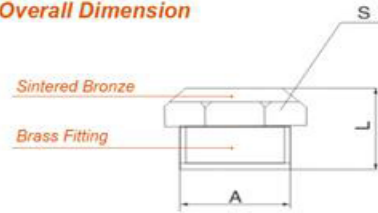

SEB

Overall Dimension

Model	L	S
1/8" BSP	20.5	12
1/4" BSP	26.5	15
3/8" BSP	33.9	19
1/2" BSP	40.5	23
3/4" BSP	51.5	30
1" BSP	66.0	36
M5	17.0	07

SC

Overall Dimension

Model	L	D
1/8" BSP	21.0	12
1/4" BSP	25.0	15
3/8" BSP	36.0	19
1/2" BSP	43.0	23
3/4" BSP	53.0	29
1" BSP	63.0	36
M5	13.0	06

VA

Overall Dimension

Model	L	S
1/8" BSP	9.5	13
1/4" BSP	11.0	16
3/8" BSP	12.5	19
1/2" BSP	13.5	24
3/4" BSP	17.0	30
1" BSP	20.5	36
M5	7.5	08

VB

Overall Dimension

Model	L	S
1/8" BSP	11.0	12
1/4" BSP	12.5	15
3/8" BSP	15.0	18
1/2" BSP	16.0	21
3/4" BSP	18.0	27
1" BSP	20.0	34
M5	9.0	08

SET

Overall Dimension

Model	L	D	CH
1/8" BSP	17.5	12	07
1/4" BSP	24.0	15	10
3/8" BSP	31.0	19	13
1/2" BSP	37.0	23	14
3/4" BSP	50.0	30	19
1" BSP	62.0	37	24
M5	20.0	09	08

SCQ

Overall Dimension

Model	L	D	CH
1/8" BSP	21.0	12	07
1/4" BSP	25.0	15	08
3/8" BSP	38.0	19	10
1/2" BSP	43.0	23	14
3/4" BSP	53.0	29	17
1" BSP	63.0	36	23

SMT

Overall Dimension

Model	L	S
1/8" BSP	15.0	12
1/4" BSP	16.0	15
3/8" BSP	20.0	18
1/2" BSP	21.0	21
3/4" BSP	24.0	27
1" BSP	27.0	34

SD

Overall Dimension

Model	L	S
1/8" BSP	15.0	12
1/4" BSP	16.0	15
3/8" BSP	20.0	18
1/2" BSP	21.0	21
3/4" BSP	24.0	27
1" BSP	27.0	34