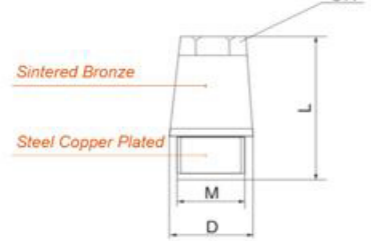

SEB

Overall Dimension

Model	L	S
1/8" BSP	20.5	12
1/4" BSP	26.5	15
3/8" BSP	33.9	19
1/2" BSP	40.5	23
3/4" BSP	51.5	30
1" BSP	66.0	36
M5	17.0	07

SC

Overall Dimension

Model	L	D
1/8" BSP	21.0	12
1/4" BSP	25.0	15
3/8" BSP	36.0	19
1/2" BSP	43.0	23
3/4" BSP	53.0	29
1" BSP	63.0	36
M5	13.0	06

VA

Overall Dimension

Model	L	S
1/8" BSP	9.5	13
1/4" BSP	11.0	16
3/8" BSP	12.5	19
1/2" BSP	13.5	24
3/4" BSP	17.0	30
1" BSP	20.5	36
M5	7.5	08

VB

Overall Dimension

Model	L	S
1/8" BSP	11.0	12
1/4" BSP	12.5	15
3/8" BSP	15.0	18
1/2" BSP	16.0	21
3/4" BSP	18.0	27
1" BSP	20.0	34
M5	9.0	08

SET

Overall Dimension

Model	L	D	CH
1/8" BSP	17.5	12	07
1/4" BSP	24.0	15	10
3/8" BSP	31.0	19	13
1/2" BSP	37.0	23	14
3/4" BSP	50.0	30	19
1" BSP	62.0	37	24
M5	20.0	09	08

SCQ

Overall Dimension

Model	L	D	CH
1/8" BSP	21.0	12	07
1/4" BSP	25.0	15	08
3/8" BSP	38.0	19	10
1/2" BSP	43.0	23	14
3/4" BSP	53.0	29	17
1" BSP	63.0	36	23

SMT

Overall Dimension

Model	L	S
1/8" BSP	15.0	12
1/4" BSP	16.0	15
3/8" BSP	20.0	18
1/2" BSP	21.0	21
3/4" BSP	24.0	27
1" BSP	27.0	34

SD

Overall Dimension

Model	L	S
1/8" BSP	15.0	12
1/4" BSP	16.0	15
3/8" BSP	20.0	18
1/2" BSP	21.0	21
3/4" BSP	24.0	27
1" BSP	27.0	34