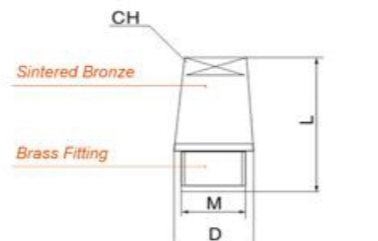

VA

Overall Dimension

Model	L	S
1/8" BSP	9.5	13
1/4" BSP	11.0	16
3/8" BSP	12.5	19
1/2" BSP	13.5	24
3/4" BSP	17.0	30
1" BSP	20.5	36
M5	7.5	08

VB

Overall Dimension

Model	L	S
1/8" BSP	11.0	12
1/4" BSP	12.5	15
3/8" BSP	15.0	18
1/2" BSP	16.0	21
3/4" BSP	18.0	27
1" BSP	20.0	34
M5	9.0	08

SET

Overall Dimension

Model	L	D	CH
1/8" BSP	17.5	12	07
1/4" BSP	24.0	15	10
3/8" BSP	31.0	19	13
1/2" BSP	37.0	23	14
3/4" BSP	50.0	30	19
1" BSP	62.0	37	24
M5	20.0	09	08

SCQ

Overall Dimension

Model	L	D	CH
1/8" BSP	21.0	12	07
1/4" BSP	25.0	15	08
3/8" BSP	38.0	19	10
1/2" BSP	43.0	23	14
3/4" BSP	53.0	29	17
1" BSP	63.0	36	23

SMT

Overall Dimension

Model	L	S
1/8" BSP	15.0	12
1/4" BSP	16.0	15
3/8" BSP	20.0	18
1/2" BSP	21.0	21
3/4" BSP	24.0	27
1" BSP	27.0	34

SD

Overall Dimension

Model	L	S
1/8" BSP	15.0	12
1/4" BSP	16.0	15
3/8" BSP	20.0	18
1/2" BSP	21.0	21
3/4" BSP	24.0	27
1" BSP	27.0	34

A

Overall Dimension

Model	L	S
1/8" BSP	24.0	13
1/4" BSP	33.0	17
3/8" BSP	44.0	22
1/2" BSP	49.0	24
3/4" BSP	57.0	30
1" BSP	72.0	36
1 1/4" BSP	77.0	46
1 1/2" BSP	83.0	52
2" BSP	105.0	64
M5	17.0	08

B

Overall Dimension