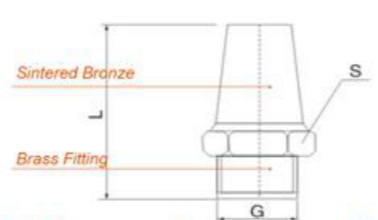

SMT

Overall Dimension

Model	L	S
1/8" BSP	15.0	12
1/4" BSP	16.0	15
3/8" BSP	20.0	18
1/2" BSP	21.0	21
3/4" BSP	24.0	27
1" BSP	27.0	34

SD

Overall Dimension

Model	L	S
1/8" BSP	15.0	12
1/4" BSP	16.0	15
3/8" BSP	20.0	18
1/2" BSP	21.0	21
3/4" BSP	24.0	27
1" BSP	27.0	34

A

Overall Dimension

Model	L	S
1/8" BSP	24.0	13
1/4" BSP	33.0	17
3/8" BSP	44.0	22
1/2" BSP	49.0	24
3/4" BSP	57.0	30
1" BSP	72.0	36
1 1/4" BSP	77.0	46
1 1/2" BSP	83.0	52
2" BSP	105.0	64
M5	17.0	08

B

Overall Dimension

Model	L	S
1/8" BSP	23.0	12
1/4" BSP	27.0	15
3/8" BSP	36.0	18
1/2" BSP	40.0	21
3/4" BSP	48.0	27
1" BSP	62.0	34
1 1/4" BSP	83.0	46
1 1/2" BSP	92.0	53
2" BSP	108.0	64
M5	19.0	08

C

Overall Dimension

Model	L	S
1/8" BSP	35.0	12
1/4" BSP	38.0	15
3/8" BSP	38.0	17
1/2" BSP	42.0	21
3/4" BSP	47.0	27
1" BSP	58.0	34

D

Overall Dimension

Model	L	D
1/8" BSP	22.0	11
1/4" BSP	25.0	13
3/8" BSP	36.5	19
1/2" BSP	43.5	23
3/4" BSP	52.0	27
1" BSP	56.0	34