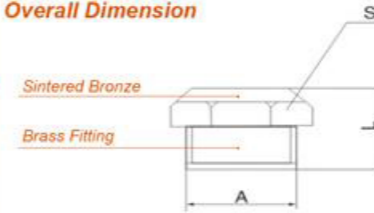

SEB

Overall Dimension

Model	L	S
1/8" BSP	20.5	12
1/4" BSP	26.5	15
3/8" BSP	33.9	19
1/2" BSP	40.5	23
3/4" BSP	51.5	30
1" BSP	66.0	36
M5	17.0	07

SC

Overall Dimension

Model	L	D
1/8" BSP	21.0	12
1/4" BSP	25.0	15
3/8" BSP	36.0	19
1/2" BSP	43.0	23
3/4" BSP	53.0	29
1" BSP	63.0	36
M5	13.0	06

VA

Overall Dimension

Model	L	S
1/8" BSP	9.5	13
1/4" BSP	11.0	16
3/8" BSP	12.5	19
1/2" BSP	13.5	24
3/4" BSP	17.0	30
1" BSP	20.5	36
M5	7.5	08

VB

Overall Dimension

Model	L	S
1/8" BSP	11.0	12
1/4" BSP	12.5	15
3/8" BSP	15.0	18
1/2" BSP	16.0	21
3/4" BSP	18.0	27
1" BSP	20.0	34
M5	9.0	08

SET

Overall Dimension

Model	L	D	CH
1/8" BSP	17.5	12	07
1/4" BSP	24.0	15	10
3/8" BSP	31.0	19	13
1/2" BSP	37.0	23	14
3/4" BSP	50.0	30	19
1" BSP	62.0	37	24
M5	20.0	09	08

SCQ

Overall Dimension

Model	L	D	CH
1/8" BSP	21.0	12	07
1/4" BSP	25.0	15	08
3/8" BSP	38.0	19	10
1/2" BSP	43.0	23	14
3/4" BSP	53.0	29	17
1" BSP	63.0	36	23

D

Overall Dimension

Model	L	D
1/8" BSP	22.0	11
1/4" BSP	25.0	13
3/8" BSP	36.5	19
1/2" BSP	43.5	23
3/4" BSP	52.0	27
1" BSP	56.0	34