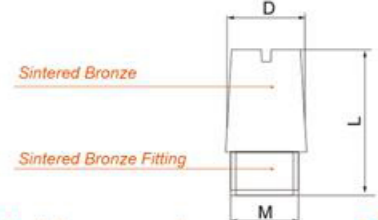

A

Overall Dimension

Model	L	S
1/8" BSP	24.0	13
1/4" BSP	33.0	17
3/8" BSP	44.0	22
1/2" BSP	49.0	24
3/4" BSP	57.0	30
1" BSP	72.0	36
1 1/4" BSP	77.0	46
1 1/2" BSP	83.0	52
2" BSP	105.0	64
M5	17.0	08

B

Overall Dimension

Model	L	S
1/8" BSP	23.0	12
1/4" BSP	27.0	15
3/8" BSP	36.0	18
1/2" BSP	40.0	21
3/4" BSP	48.0	27
1" BSP	62.0	34
1 1/4" BSP	83.0	46
1 1/2" BSP	92.0	53
2" BSP	108.0	64
M5	19.0	08

C

Overall Dimension

Model	L	S
1/8" BSP	35.0	12
1/4" BSP	38.0	15
3/8" BSP	38.0	17
1/2" BSP	42.0	21
3/4" BSP	47.0	27
1" BSP	58.0	34

D

Overall Dimension

Model	L	D
1/8" BSP	22.0	11
1/4" BSP	25.0	13
3/8" BSP	36.5	19
1/2" BSP	43.5	23
3/4" BSP	52.0	27
1" BSP	56.0	34