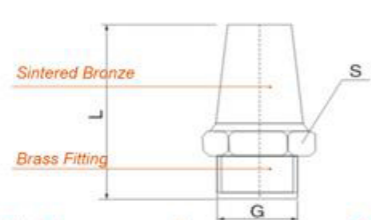

SET

Overall Dimension

Model	L	D	CH
1/8" BSP	17.5	12	07
1/4" BSP	24.0	15	10
3/8" BSP	31.0	19	13
1/2" BSP	37.0	23	14
3/4" BSP	50.0	30	19
1" BSP	62.0	37	24
M5	20.0	09	08

SCQ

Overall Dimension

Model	L	D	CH
1/8" BSP	21.0	12	07
1/4" BSP	25.0	15	08
3/8" BSP	38.0	19	10
1/2" BSP	43.0	23	14
3/4" BSP	53.0	29	17
1" BSP	63.0	36	23

SMT

Overall Dimension

Model	L	S
1/8" BSP	15.0	12
1/4" BSP	16.0	15
3/8" BSP	20.0	18
1/2" BSP	21.0	21
3/4" BSP	24.0	27
1" BSP	27.0	34

SD

Overall Dimension

Model	L	S
1/8" BSP	15.0	12
1/4" BSP	16.0	15
3/8" BSP	20.0	18
1/2" BSP	21.0	21
3/4" BSP	24.0	27
1" BSP	27.0	34

A

Overall Dimension

Model	L	S
1/8" BSP	24.0	13
1/4" BSP	33.0	17
3/8" BSP	44.0	22
1/2" BSP	49.0	24
3/4" BSP	57.0	30
1" BSP	72.0	36
1 1/4" BSP	77.0	46
1 1/2" BSP	83.0	52
2" BSP	105.0	64
M5	17.0	08

B

Overall Dimension

D

Overall Dimension

Model	L	D
1/8" BSP	22.0	11
1/4" BSP	25.0	13
3/8" BSP	36.5	19
1/2" BSP	43.5	23
3/4" BSP	52.0	27
1" BSP	56.0	34