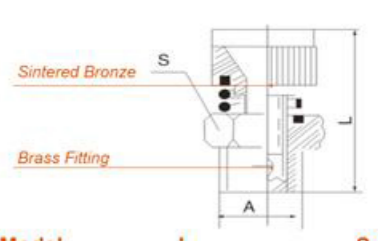

SET

Overall Dimension

Model	L	D	CH
1/8" BSP	17.5	12	07
1/4" BSP	24.0	15	10
3/8" BSP	31.0	19	13
1/2" BSP	37.0	23	14
3/4" BSP	50.0	30	19
1" BSP	62.0	37	24
M5	20.0	09	08

SCQ

Overall Dimension

Model	L	D	CH
1/8" BSP	21.0	12	07
1/4" BSP	25.0	15	08
3/8" BSP	38.0	19	10
1/2" BSP	43.0	23	14
3/4" BSP	53.0	29	17
1" BSP	63.0	36	23

SMT

Overall Dimension

Model	L	S
1/8" BSP	15.0	12
1/4" BSP	16.0	15
3/8" BSP	20.0	18
1/2" BSP	21.0	21
3/4" BSP	24.0	27
1" BSP	27.0	34

SD

Overall Dimension

Model	L	S
1/8" BSP	15.0	12
1/4" BSP	16.0	15
3/8" BSP	20.0	18
1/2" BSP	21.0	21
3/4" BSP	24.0	27
1" BSP	27.0	34

A

Overall Dimension

Model	L	S
1/8" BSP	24.0	13
1/4" BSP	33.0	17
3/8" BSP	44.0	22
1/2" BSP	49.0	24
3/4" BSP	57.0	30
1" BSP	72.0	36
1 1/4" BSP	77.0	46
1 1/2" BSP	83.0	52
2" BSP	105.0	64
M5	17.0	08

B

Overall Dimension

D

Overall Dimension

Model	L	D
1/8" BSP	22.0	11
1/4" BSP	25.0	13
3/8" BSP	36.5	19
1/2" BSP	43.5	23
3/4" BSP	52.0	27
1" BSP	56.0	34