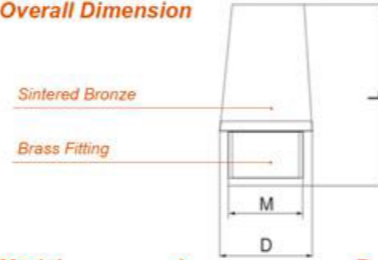

SEB

Overall Dimension

Model	L	S
1/8" BSP	20.5	12
1/4" BSP	26.5	15
3/8" BSP	33.9	19
1/2" BSP	40.5	23
3/4" BSP	51.5	30
1" BSP	66.0	36
M5	17.0	07

SC

Overall Dimension

Model	L	D
1/8" BSP	21.0	12
1/4" BSP	25.0	15
3/8" BSP	36.0	19
1/2" BSP	43.0	23
3/4" BSP	53.0	29
1" BSP	63.0	36
M5	13.0	06

VA

Overall Dimension

Model	L	S
1/8" BSP	9.5	13
1/4" BSP	11.0	16
3/8" BSP	12.5	19
1/2" BSP	13.5	24
3/4" BSP	17.0	30
1" BSP	20.5	36
M5	7.5	08

VB

Overall Dimension

Model	L	S
1/8" BSP	11.0	12
1/4" BSP	12.5	15
3/8" BSP	15.0	18
1/2" BSP	16.0	21
3/4" BSP	18.0	27
1" BSP	20.0	34
M5	9.0	08

SET

Overall Dimension

Model	L	D	CH
1/8" BSP	17.5	12	07
1/4" BSP	24.0	15	10
3/8" BSP	31.0	19	13
1/2" BSP	37.0	23	14
3/4" BSP	50.0	30	19
1" BSP	62.0	37	24
M5	20.0	09	08

SCQ

Overall Dimension

Model	L	D	CH
1/8" BSP	21.0	12	07
1/4" BSP	25.0	15	08
3/8" BSP	38.0	19	10
1/2" BSP	43.0	23	14
3/4" BSP	53.0	29	17
1" BSP	63.0	36	23

D

Overall Dimension

Model	L	D
1/8" BSP	22.0	11
1/4" BSP	25.0	13
3/8" BSP	36.5	19
1/2" BSP	43.5	23
3/4" BSP	52.0	27
1" BSP	56.0	34