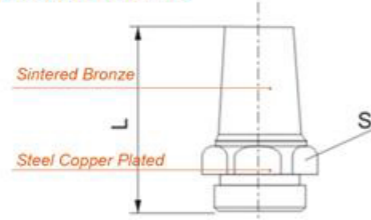

SEB

Overall Dimension

Model	L	S
1/8" BSP	20.5	12
1/4" BSP	26.5	15
3/8" BSP	33.9	19
1/2" BSP	40.5	23
3/4" BSP	51.5	30
1" BSP	66.0	36
M5	17.0	07

SC

Overall Dimension

Model	L	D
1/8" BSP	21.0	12
1/4" BSP	25.0	15
3/8" BSP	36.0	19
1/2" BSP	43.0	23
3/4" BSP	53.0	29
1" BSP	63.0	36
M5	13.0	06

VA

Overall Dimension

Model	L	S
1/8" BSP	9.5	13
1/4" BSP	11.0	16
3/8" BSP	12.5	19
1/2" BSP	13.5	24
3/4" BSP	17.0	30
1" BSP	20.5	36
M5	7.5	08

VB

Overall Dimension

Model	L	S
1/8" BSP	11.0	12
1/4" BSP	12.5	15
3/8" BSP	15.0	18
1/2" BSP	16.0	21
3/4" BSP	18.0	27
1" BSP	20.0	34
M5	9.0	08

SET

Overall Dimension

Model	L	D	CH
1/8" BSP	17.5	12	07
1/4" BSP	24.0	15	10
3/8" BSP	31.0	19	13
1/2" BSP	37.0	23	14
3/4" BSP	50.0	30	19
1" BSP	62.0	37	24
M5	20.0	09	08

SCQ

Overall Dimension

Model	L	D	CH
1/8" BSP	21.0	12	07
1/4" BSP	25.0	15	08
3/8" BSP	38.0	19	10
1/2" BSP	43.0	23	14
3/4" BSP	53.0	29	17
1" BSP	63.0	36	23

D

Overall Dimension

Model	L	D
1/8" BSP	22.0	11
1/4" BSP	25.0	13
3/8" BSP	36.5	19
1/2" BSP	43.5	23
3/4" BSP	52.0	27
1" BSP	56.0	34