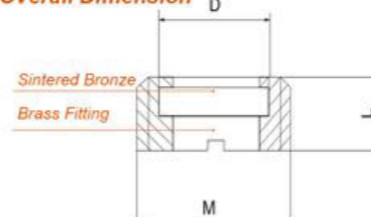

SBE

Overall Dimension

| Model | L | S |
|------------|------|----|
| 1/8" BSP | 22.0 | 11 |
| 1/4" BSP | 35.0 | 14 |
| 3/8" BSP | 38.0 | 17 |
| 1/2" BSP | 47.0 | 22 |
| 3/4" BSP | 57.0 | 27 |
| 1" BSP | 73.0 | 34 |
| 1 1/4" BSP | 83.0 | 43 |
| 1 1/2" BSP | 93.0 | 51 |

SP

Overall Dimension

| Model | L | D |
|----------|------|----|
| 1/8" BSP | 5.0 | 06 |
| 1/4" BSP | 6.0 | 08 |
| 3/8" BSP | 7.0 | 10 |
| 1/2" BSP | 8.0 | 15 |
| 3/4" BSP | 9.0 | 20 |
| 1" BSP | 10.0 | 26 |

SSA

Overall Dimension

| Model | L | S |
|----------|------|----|
| 1/8" BSP | 28.0 | 12 |
| 1/4" BSP | 33.0 | 15 |
| 3/8" BSP | 38.0 | 19 |
| 1/2" BSP | 45.0 | 23 |
| 3/4" BSP | 55.0 | 30 |
| 1" BSP | 68.0 | 36 |

SVA

Overall Dimension

| Model | L | S |
|----------|------|----|
| 1/8" BSP | 9.5 | 12 |
| 1/4" BSP | 11.0 | 15 |
| 3/8" BSP | 12.5 | 19 |
| 1/2" BSP | 13.5 | 23 |
| 3/4" BSP | 17.0 | 30 |
| 1" BSP | 20.5 | 36 |