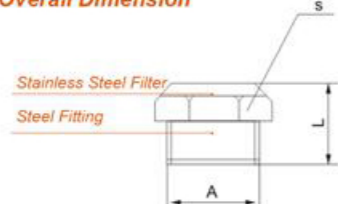

PSU

Overall Dimension

| Model | L | D |
|----------|------|----|
| 1/8" BSP | 5.0 | 06 |
| 1/4" BSP | 6.0 | 08 |
| 3/8" BSP | 7.0 | 10 |
| 1/2" BSP | 8.0 | 15 |
| 3/4" BSP | 9.0 | 20 |
| 1" BSP | 10.0 | 26 |

PSE

Overall Dimension

| Model | L | D |
|----------|------|----|
| 1/8" BSP | 29.0 | 13 |
| 1/4" BSP | 34.0 | 17 |
| 3/8" BSP | 37.0 | 25 |
| 1/2" BSP | 44.0 | 25 |
| 3/4" BSP | 53.0 | 37 |
| 1" BSP | 65.0 | 48 |

SSM

Overall Dimension

| Model | L | S |
|----------|------|----|
| 1/8" BSP | 13.0 | 12 |
| 1/4" BSP | 16.0 | 15 |
| 3/8" BSP | 19.0 | 19 |
| 1/2" BSP | 20.0 | 23 |
| 3/4" BSP | 22.0 | 30 |
| 1" BSP | 25.0 | 36 |