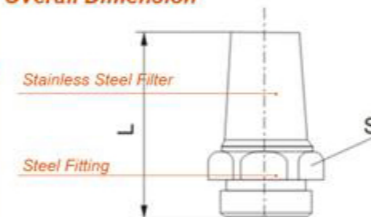

SBE

Overall Dimension

| Model | L | S |
|------------|------|----|
| 1/8" BSP | 22.0 | 11 |
| 1/4" BSP | 35.0 | 14 |
| 3/8" BSP | 38.0 | 17 |
| 1/2" BSP | 47.0 | 22 |
| 3/4" BSP | 57.0 | 27 |
| 1" BSP | 73.0 | 34 |
| 1 1/4" BSP | 83.0 | 43 |
| 1 1/2" BSP | 93.0 | 51 |

SP

Overall Dimension

| Model | L | D |
|----------|------|----|
| 1/8" BSP | 5.0 | 06 |
| 1/4" BSP | 6.0 | 08 |
| 3/8" BSP | 7.0 | 10 |
| 1/2" BSP | 8.0 | 15 |
| 3/4" BSP | 9.0 | 20 |
| 1" BSP | 10.0 | 26 |

SSA

Overall Dimension

| Model | L | S |
|----------|------|----|
| 1/8" BSP | 28.0 | 12 |
| 1/4" BSP | 33.0 | 15 |
| 3/8" BSP | 38.0 | 19 |
| 1/2" BSP | 45.0 | 23 |
| 3/4" BSP | 55.0 | 30 |
| 1" BSP | 68.0 | 36 |