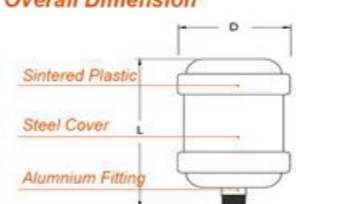

SSM

Overall Dimension

| Model | L | S |
|----------|------|----|
| 1/8" BSP | 13.0 | 12 |
| 1/4" BSP | 16.0 | 15 |
| 3/8" BSP | 19.0 | 19 |
| 1/2" BSP | 20.0 | 23 |
| 3/4" BSP | 22.0 | 30 |
| 1" BSP | 25.0 | 36 |

SVA

Overall Dimension

| Model | L | S |
|----------|------|----|
| 1/8" BSP | 9.5 | 12 |
| 1/4" BSP | 11.0 | 15 |
| 3/8" BSP | 12.5 | 19 |
| 1/2" BSP | 13.5 | 23 |
| 3/4" BSP | 17.0 | 30 |
| 1" BSP | 20.5 | 36 |

SAE

Overall Dimension

| Model | L | D |
|----------|-----|----|
| 1/8" BSP | 76 | 47 |
| 1/4" BSP | 101 | 47 |
| 3/8" BSP | 120 | 66 |
| 1/2" BSP | 139 | 82 |
| 3/4" BSP | 171 | 45 |
| 1" BSP | 203 | 98 |