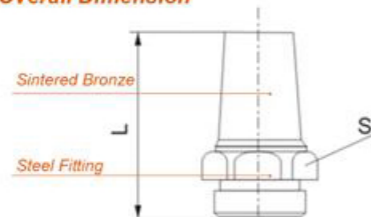

SBE

Overall Dimension

| Model | L | S |
|------------|------|----|
| 1/8" BSP | 22.0 | 11 |
| 1/4" BSP | 35.0 | 14 |
| 3/8" BSP | 38.0 | 17 |
| 1/2" BSP | 47.0 | 22 |
| 3/4" BSP | 57.0 | 27 |
| 1" BSP | 73.0 | 34 |
| 1 1/4" BSP | 83.0 | 43 |
| 1 1/2" BSP | 93.0 | 51 |

SP

Overall Dimension

| Model | L | D |
|----------|------|----|
| 1/8" BSP | 5.0 | 06 |
| 1/4" BSP | 6.0 | 08 |
| 3/8" BSP | 7.0 | 10 |
| 1/2" BSP | 8.0 | 15 |
| 3/4" BSP | 9.0 | 20 |
| 1" BSP | 10.0 | 26 |

SSA

Overall Dimension

| Model | L | S |
|----------|------|----|
| 1/8" BSP | 28.0 | 12 |
| 1/4" BSP | 33.0 | 15 |
| 3/8" BSP | 38.0 | 19 |
| 1/2" BSP | 45.0 | 23 |
| 3/4" BSP | 55.0 | 30 |
| 1" BSP | 68.0 | 36 |