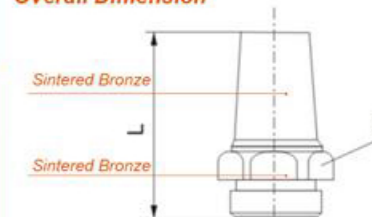

SBE

Overall Dimension

| Model | L | S |
|------------|------|----|
| 1/8" BSP | 22.0 | 11 |
| 1/4" BSP | 35.0 | 14 |
| 3/8" BSP | 38.0 | 17 |
| 1/2" BSP | 47.0 | 22 |
| 3/4" BSP | 57.0 | 27 |
| 1" BSP | 73.0 | 34 |
| 1 1/4" BSP | 83.0 | 43 |
| 1 1/2" BSP | 93.0 | 51 |

SP

Overall Dimension

| Model | L | D |
|----------|------|----|
| 1/8" BSP | 5.0 | 06 |
| 1/4" BSP | 6.0 | 08 |
| 3/8" BSP | 7.0 | 10 |
| 1/2" BSP | 8.0 | 15 |
| 3/4" BSP | 9.0 | 20 |
| 1" BSP | 10.0 | 26 |

SSA

Overall Dimension

| Model | L | S |
|----------|------|----|
| 1/8" BSP | 28.0 | 12 |
| 1/4" BSP | 33.0 | 15 |
| 3/8" BSP | 38.0 | 19 |
| 1/2" BSP | 45.0 | 23 |
| 3/4" BSP | 55.0 | 30 |
| 1" BSP | 68.0 | 36 |

E

Overall Dimension

| Model | L | S |
|----------|------|----|
| 1/8" BSP | 29.0 | 13 |
| 1/4" BSP | 34.0 | 17 |
| 3/8" BSP | 37.0 | 22 |
| 1/2" BSP | 44.0 | 27 |
| 3/4" BSP | 53.0 | 32 |
| 1" BSP | 65.0 | 41 |