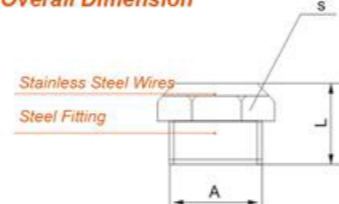

Overall Dimension

Model	L	S
1/8" BSP	9.5	12
1/4" BSP	11.0	15
3/8" BSP	12.5	19
1/2" BSP	13.5	23
3/4" BSP	17.0	30
1" BSP	20.5	36