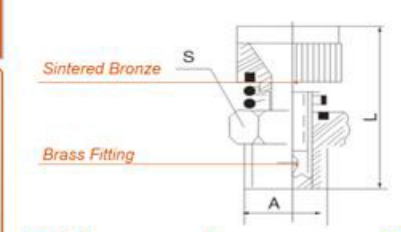

SET

Overall Dimension

Model	L	D	CH
1/8" BSP	17.5	12	07
1/4" BSP	24.0	15	10
3/8" BSP	31.0	19	13
1/2" BSP	37.0	23	14
3/4" BSP	50.0	30	19
1" BSP	62.0	37	24
M5	20.0	09	08

SCQ

Overall Dimension

Model	L	D	CH
1/8" BSP	21.0	12	07
1/4" BSP	25.0	15	08
3/8" BSP	38.0	19	10
1/2" BSP	43.0	23	14
3/4" BSP	53.0	29	17
1" BSP	63.0	36	23

SMT

Overall Dimension

Model	L	S
1/8" BSP	15.0	12
1/4" BSP	16.0	15
3/8" BSP	20.0	18
1/2" BSP	21.0	21
3/4" BSP	24.0	27
1" BSP	27.0	34

SD

Overall Dimension

Model	L	S
1/8" BSP	15.0	12
1/4" BSP	16.0	15
3/8" BSP	20.0	18
1/2" BSP	21.0	21
3/4" BSP	24.0	27
1" BSP	27.0	34

A

Overall Dimension

Model	L	S
1/8" BSP	24.0	13
1/4" BSP	33.0	17
3/8" BSP	44.0	22
1/2" BSP	49.0	24
3/4" BSP	57.0	30
1" BSP	72.0	36
1 1/4" BSP	77.0	46
1 1/2" BSP	83.0	52
2" BSP	105.0	64
M5	17.0	08

B

Overall Dimension

D

Overall Dimension

Model	L	D
1/8" BSP	22.0	11
1/4" BSP	25.0	13
3/8" BSP	36.5	19
1/2" BSP	43.5	23
3/4" BSP	52.0	27
1" BSP	56.0	34