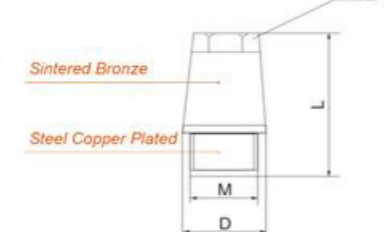

SEB

Overall Dimension

Model	L	S
1/8" BSP	20.5	12
1/4" BSP	26.5	15
3/8" BSP	33.9	19
1/2" BSP	40.5	23
3/4" BSP	51.5	30
1" BSP	66.0	36
M5	17.0	07

SC

Overall Dimension

Model	L	D
1/8" BSP	21.0	12
1/4" BSP	25.0	15
3/8" BSP	36.0	19
1/2" BSP	43.0	23
3/4" BSP	53.0	29
1" BSP	63.0	36
M5	13.0	06

VA

Overall Dimension

Model	L	S
1/8" BSP	9.5	13
1/4" BSP	11.0	16
3/8" BSP	12.5	19
1/2" BSP	13.5	24
3/4" BSP	17.0	30
1" BSP	20.5	36
M5	7.5	08

VB

Overall Dimension

Model	L	S
1/8" BSP	11.0	12
1/4" BSP	12.5	15
3/8" BSP	15.0	18
1/2" BSP	16.0	21
3/4" BSP	18.0	27
1" BSP	20.0	34
M5	9.0	08

SET

Overall Dimension

Model	L	D	CH
1/8" BSP	17.5	12	07
1/4" BSP	24.0	15	10
3/8" BSP	31.0	19	13
1/2" BSP	37.0	23	14
3/4" BSP	50.0	30	19
1" BSP	62.0	37	24
M5	20.0	09	08

SCQ

Overall Dimension

Model	L	D	CH
1/8" BSP	21.0	12	07
1/4" BSP	25.0	15	08
3/8" BSP	38.0	19	10
1/2" BSP	43.0	23	14
3/4" BSP	53.0	29	17
1" BSP	63.0	36	23

SMT

Overall Dimension

Model	L	S
1/8" BSP	15.0	12
1/4" BSP	16.0	15
3/8" BSP	20.0	18
1/2" BSP	21.0	21
3/4" BSP	24.0	27
1" BSP	27.0	34

SD

Overall Dimension

Model	L	S
1/8" BSP	15.0	12
1/4" BSP	16.0	15
3/8" BSP	20.0	18
1/2" BSP	21.0	21
3/4" BSP	24.0	27
1" BSP	27.0	34