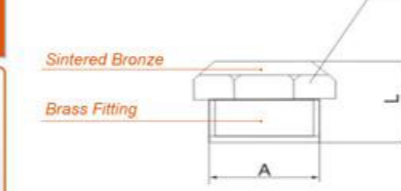

SEB

Overall Dimension

Model	L	S
1/8" BSP	20.5	12
1/4" BSP	26.5	15
3/8" BSP	33.9	19
1/2" BSP	40.5	23
3/4" BSP	51.5	30
1" BSP	66.0	36
M5	17.0	07

SC

Overall Dimension

Model	L	D
1/8" BSP	21.0	12
1/4" BSP	25.0	15
3/8" BSP	36.0	19
1/2" BSP	43.0	23
3/4" BSP	53.0	29
1" BSP	63.0	36
M5	13.0	06

VA

Overall Dimension

Model	L	S
1/8" BSP	9.5	13
1/4" BSP	11.0	16
3/8" BSP	12.5	19
1/2" BSP	13.5	24
3/4" BSP	17.0	30
1" BSP	20.5	36
M5	7.5	08

VB

Overall Dimension

Model	L	S
1/8" BSP	11.0	12
1/4" BSP	12.5	15
3/8" BSP	15.0	18
1/2" BSP	16.0	21
3/4" BSP	18.0	27
1" BSP	20.0	34
M5	9.0	08

SET

Overall Dimension

Model	L	D	CH
1/8" BSP	17.5	12	07
1/4" BSP	24.0	15	10
3/8" BSP	31.0	19	13
1/2" BSP	37.0	23	14
3/4" BSP	50.0	30	19
1" BSP	62.0	37	24
M5	20.0	09	08

SCQ

Overall Dimension

Model	L	D	CH
1/8" BSP	21.0	12	07
1/4" BSP	25.0	15	08
3/8" BSP	38.0	19	10
1/2" BSP	43.0	23	14
3/4" BSP	53.0	29	17
1" BSP	63.0	36	23

D

Overall Dimension

Model	L	D
1/8" BSP	22.0	11
1/4" BSP	25.0	13
3/8" BSP	36.5	19
1/2" BSP	43.5	23
3/4" BSP	52.0	27
1" BSP	56.0	34