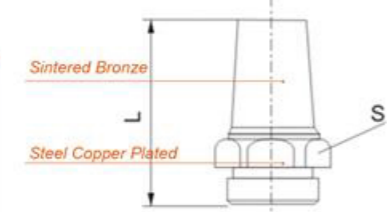

SEB

Overall Dimension

Model	L	S
1/8" BSP	20.5	12
1/4" BSP	26.5	15
3/8" BSP	33.9	19
1/2" BSP	40.5	23
3/4" BSP	51.5	30
1" BSP	66.0	36
M5	17.0	07

SC

Overall Dimension

Model	L	D
1/8" BSP	21.0	12
1/4" BSP	25.0	15
3/8" BSP	36.0	19
1/2" BSP	43.0	23
3/4" BSP	53.0	29
1" BSP	63.0	36
M5	13.0	06

VA

Overall Dimension

Model	L	S
1/8" BSP	9.5	13
1/4" BSP	11.0	16
3/8" BSP	12.5	19
1/2" BSP	13.5	24
3/4" BSP	17.0	30
1" BSP	20.5	36
M5	7.5	08

VB

Overall Dimension

Model	L	S
1/8" BSP	11.0	12
1/4" BSP	12.5	15
3/8" BSP	15.0	18
1/2" BSP	16.0	21
3/4" BSP	18.0	27
1" BSP	20.0	34
M5	9.0	08

SET

Overall Dimension

Model	L	D	CH
1/8" BSP	17.5	12	07
1/4" BSP	24.0	15	10
3/8" BSP	31.0	19	13
1/2" BSP	37.0	23	14
3/4" BSP	50.0	30	19
1" BSP	62.0	37	24
M5	20.0	09	08

SCQ

Overall Dimension

Model	L	D	CH
1/8" BSP	21.0	12	07
1/4" BSP	25.0	15	08
3/8" BSP	38.0	19	10
1/2" BSP	43.0	23	14
3/4" BSP	53.0	29	17
1" BSP	63.0	36	23

D

Overall Dimension

Model	L	D
1/8" BSP	22.0	11
1/4" BSP	25.0	13
3/8" BSP	36.5	19
1/2" BSP	43.5	23
3/4" BSP	52.0	27
1" BSP	56.0	34