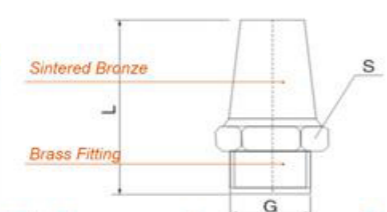

SET

Overall Dimension

Model	L	D	CH
1/8" BSP	17.5	12	07
1/4" BSP	24.0	15	10
3/8" BSP	31.0	19	13
1/2" BSP	37.0	23	14
3/4" BSP	50.0	30	19
1" BSP	62.0	37	24
M5	20.0	09	08

SCQ

Overall Dimension

Model	L	D	CH
1/8" BSP	21.0	12	07
1/4" BSP	25.0	15	08
3/8" BSP	38.0	19	10
1/2" BSP	43.0	23	14
3/4" BSP	53.0	29	17
1" BSP	63.0	36	23

SMT

Overall Dimension

Model	L	S
1/8" BSP	15.0	12
1/4" BSP	16.0	15
3/8" BSP	20.0	18
1/2" BSP	21.0	21
3/4" BSP	24.0	27
1" BSP	27.0	34

SD

Overall Dimension

Model	L	S
1/8" BSP	15.0	12
1/4" BSP	16.0	15
3/8" BSP	20.0	18
1/2" BSP	21.0	21
3/4" BSP	24.0	27
1" BSP	27.0	34

A

Overall Dimension

Model	L	S
1/8" BSP	24.0	13
1/4" BSP	33.0	17
3/8" BSP	44.0	22
1/2" BSP	49.0	24
3/4" BSP	57.0	30
1" BSP	72.0	36
1 1/4" BSP	77.0	46
1 1/2" BSP	83.0	52
2" BSP	105.0	64
M5	17.0	08

B

Overall Dimension

Model	L	S
1/8" BSP	23.0	12
1/4" BSP	27.0	15
3/8" BSP	36.0	18
1/2" BSP	40.0	21
3/4" BSP	48.0	27
1" BSP	62.0	34
1 1/4" BSP	83.0	46
1 1/2" BSP	92.0	53
2" BSP	108.0	64
M5	19.0	08

C

Overall Dimension

Model	L	S
1/8" BSP	35.0	12
1/4" BSP	38.0	15
3/8" BSP	38.0	17
1/2" BSP	42.0	21
3/4" BSP	47.0	27
1" BSP	58.0	34