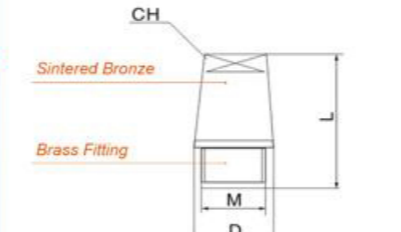

VA

Overall Dimension

Model	L	S
1/8" BSP	9.5	13
1/4" BSP	11.0	16
3/8" BSP	12.5	19
1/2" BSP	13.5	24
3/4" BSP	17.0	30
1" BSP	20.5	36
M5	7.5	08

VB

Overall Dimension

Model	L	S
1/8" BSP	11.0	12
1/4" BSP	12.5	15
3/8" BSP	15.0	18
1/2" BSP	16.0	21
3/4" BSP	18.0	27
1" BSP	20.0	34
M5	9.0	08

SET

Overall Dimension

Model	L	D	CH
1/8" BSP	17.5	12	07
1/4" BSP	24.0	15	10
3/8" BSP	31.0	19	13
1/2" BSP	37.0	23	14
3/4" BSP	50.0	30	19
1" BSP	62.0	37	24
M5	20.0	09	08

SCQ

Overall Dimension

Model	L	D	CH
1/8" BSP	21.0	12	07
1/4" BSP	25.0	15	08
3/8" BSP	38.0	19	10
1/2" BSP	43.0	23	14
3/4" BSP	53.0	29	17
1" BSP	63.0	36	23

SMT

Overall Dimension

Model	L	S
1/8" BSP	15.0	12
1/4" BSP	16.0	15
3/8" BSP	20.0	18
1/2" BSP	21.0	21
3/4" BSP	24.0	27
1" BSP	27.0	34

SD

Overall Dimension

Model	L	S
1/8" BSP	15.0	12
1/4" BSP	16.0	15
3/8" BSP	20.0	18
1/2" BSP	21.0	21
3/4" BSP	24.0	27
1" BSP	27.0	34

A

Overall Dimension

Model	L	S
1/8" BSP	24.0	13
1/4" BSP	33.0	17
3/8" BSP	44.0	22
1/2" BSP	49.0	24
3/4" BSP	57.0	30
1" BSP	72.0	36
1 1/4" BSP	77.0	46
1 1/2" BSP	83.0	52
2" BSP	105.0	64
M5	17.0	08

B

Overall Dimension