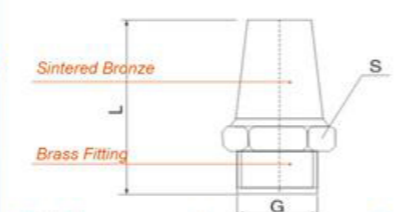

SMT

Overall Dimension

Model	L	S
1/8" BSP	15.0	12
1/4" BSP	16.0	15
3/8" BSP	20.0	18
1/2" BSP	21.0	21
3/4" BSP	24.0	27
1" BSP	27.0	34

SD

Overall Dimension

Model	L	S
1/8" BSP	15.0	12
1/4" BSP	16.0	15
3/8" BSP	20.0	18
1/2" BSP	21.0	21
3/4" BSP	24.0	27
1" BSP	27.0	34

A

Overall Dimension

Model	L	S
1/8" BSP	24.0	13
1/4" BSP	33.0	17
3/8" BSP	44.0	22
1/2" BSP	49.0	24
3/4" BSP	57.0	30
1" BSP	72.0	36
1 1/4" BSP	77.0	46
1 1/2" BSP	83.0	52
2" BSP	105.0	64
M5	17.0	08

B

Overall Dimension

Model	L	S
1/8" BSP	23.0	12
1/4" BSP	27.0	15
3/8" BSP	36.0	18
1/2" BSP	40.0	21
3/4" BSP	48.0	27
1" BSP	62.0	34
1 1/4" BSP	83.0	46
1 1/2" BSP	92.0	53
2" BSP	108.0	64
M5	19.0	08

C

Overall Dimension

Model	L	S
1/8" BSP	35.0	12
1/4" BSP	38.0	15
3/8" BSP	38.0	17
1/2" BSP	42.0	21
3/4" BSP	47.0	27
1" BSP	58.0	34

D

Overall Dimension

Model	L	D
1/8" BSP	22.0	11
1/4" BSP	25.0	13
3/8" BSP	36.5	19
1/2" BSP	43.5	23
3/4" BSP	52.0	27
1" BSP	56.0	34