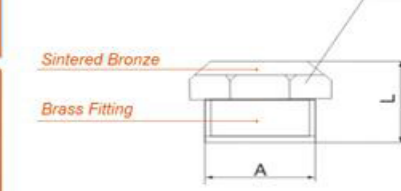

SEB

Overall Dimension

Model	L	S
1/8" BSP	20.5	12
1/4" BSP	26.5	15
3/8" BSP	33.9	19
1/2" BSP	40.5	23
3/4" BSP	51.5	30
1" BSP	66.0	36
M5	17.0	07

SC

Overall Dimension

Model	L	D
1/8" BSP	21.0	12
1/4" BSP	25.0	15
3/8" BSP	36.0	19
1/2" BSP	43.0	23
3/4" BSP	53.0	29
1" BSP	63.0	36
M5	13.0	06

VA

Overall Dimension

Model	L	S
1/8" BSP	9.5	13
1/4" BSP	11.0	16
3/8" BSP	12.5	19
1/2" BSP	13.5	24
3/4" BSP	17.0	30
1" BSP	20.5	36
M5	7.5	08

VB

Overall Dimension

Model	L	S
1/8" BSP	11.0	12
1/4" BSP	12.5	15
3/8" BSP	15.0	18
1/2" BSP	16.0	21
3/4" BSP	18.0	27
1" BSP	20.0	34
M5	9.0	08

SET

Overall Dimension

Model	L	D	CH
1/8" BSP	17.5	12	07
1/4" BSP	24.0	15	10
3/8" BSP	31.0	19	13
1/2" BSP	37.0	23	14
3/4" BSP	50.0	30	19
1" BSP	62.0	37	24
M5	20.0	09	08

SCQ

Overall Dimension

Model	L	D	CH
1/8" BSP	21.0	12	07
1/4" BSP	25.0	15	08
3/8" BSP	38.0	19	10
1/2" BSP	43.0	23	14
3/4" BSP	53.0	29	17
1" BSP	63.0	36	23

SMT

Overall Dimension

Model	L	S
1/8" BSP	15.0	12
1/4" BSP	16.0	15
3/8" BSP	20.0	18
1/2" BSP	21.0	21
3/4" BSP	24.0	27
1" BSP	27.0	34

SD

Overall Dimension

Model	L	S
1/8" BSP	15.0	12
1/4" BSP	16.0	15
3/8" BSP	20.0	18
1/2" BSP	21.0	21
3/4" BSP	24.0	27
1" BSP	27.0	34