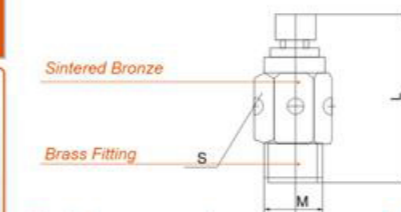

SMT

Overall Dimension

Model	L	S
1/8" BSP	15.0	12
1/4" BSP	16.0	15
3/8" BSP	20.0	18
1/2" BSP	21.0	21
3/4" BSP	24.0	27
1" BSP	27.0	34

SD

Overall Dimension

Model	L	S
1/8" BSP	15.0	12
1/4" BSP	16.0	15
3/8" BSP	20.0	18
1/2" BSP	21.0	21
3/4" BSP	24.0	27
1" BSP	27.0	34

A

Overall Dimension

Model	L	S
1/8" BSP	24.0	13
1/4" BSP	33.0	17
3/8" BSP	44.0	22
1/2" BSP	49.0	24
3/4" BSP	57.0	30
1" BSP	72.0	36
1 1/4" BSP	77.0	46
1 1/2" BSP	83.0	52
2" BSP	105.0	64
M5	17.0	08

B

Overall Dimension

Model	L	S
1/8" BSP	23.0	12
1/4" BSP	27.0	15
3/8" BSP	36.0	18
1/2" BSP	40.0	21
3/4" BSP	48.0	27
1" BSP	62.0	34
1 1/4" BSP	83.0	46
1 1/2" BSP	92.0	53
2" BSP	108.0	64
M5	19.0	08

C

Overall Dimension

Model	L	S
1/8" BSP	35.0	12
1/4" BSP	38.0	15
3/8" BSP	38.0	17
1/2" BSP	42.0	21
3/4" BSP	47.0	27
1" BSP	58.0	34

D

Overall Dimension

Model	L	D
1/8" BSP	22.0	11
1/4" BSP	25.0	13
3/8" BSP	36.5	19
1/2" BSP	43.5	23
3/4" BSP	52.0	27
1" BSP	56.0	34