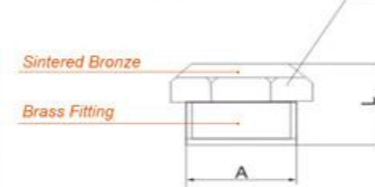

SEB

Overall Dimension

Model	L	S
1/8" BSP	20.5	12
1/4" BSP	26.5	15
3/8" BSP	33.9	19
1/2" BSP	40.5	23
3/4" BSP	51.5	30
1" BSP	66.0	36
M5	17.0	07

SC

Overall Dimension

Model	L	M	D
1/8" BSP	21.0	12	12
1/4" BSP	25.0	15	15
3/8" BSP	36.0	19	19
1/2" BSP	43.0	23	23
3/4" BSP	53.0	29	29
1" BSP	63.0	36	36
M5	13.0	06	06

VA

Overall Dimension

Model	L	S
1/8" BSP	9.5	13
1/4" BSP	11.0	16
3/8" BSP	12.5	19
1/2" BSP	13.5	24
3/4" BSP	17.0	30
1" BSP	20.5	36
M5	7.5	08

VB

Overall Dimension

Model	L	S
1/8" BSP	11.0	12
1/4" BSP	12.5	15
3/8" BSP	15.0	18
1/2" BSP	16.0	21
3/4" BSP	18.0	27
1" BSP	20.0	34
M5	9.0	08

SET

Overall Dimension

Model	L	D	CH
1/8" BSP	17.5	12	07
1/4" BSP	24.0	15	10
3/8" BSP	31.0	19	13
1/2" BSP	37.0	23	14
3/4" BSP	50.0	30	19
1" BSP	62.0	37	24
M5	20.0	09	08

SCQ

Overall Dimension

Model	L	D	CH
1/8" BSP	21.0	12	07
1/4" BSP	25.0	15	08
3/8" BSP	38.0	19	10
1/2" BSP	43.0	23	14
3/4" BSP	53.0	29	17
1" BSP	63.0	36	23

D

Overall Dimension

Model	L	D
1/8" BSP	22.0	11
1/4" BSP	25.0	13
3/8" BSP	36.5	19
1/2" BSP	43.5	23
3/4" BSP	52.0	27
1" BSP	56.0	34