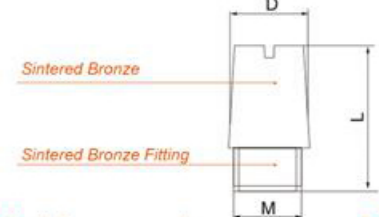

A

Overall Dimension

Model	L	S
1/8" BSP	24.0	13
1/4" BSP	33.0	17
3/8" BSP	44.0	22
1/2" BSP	49.0	24
3/4" BSP	57.0	30
1" BSP	72.0	36
1 1/4" BSP	77.0	46
1 1/2" BSP	83.0	52
2" BSP	105.0	64
M5	17.0	08

B

Overall Dimension

Model	L	S
1/8" BSP	23.0	12
1/4" BSP	27.0	15
3/8" BSP	36.0	18
1/2" BSP	40.0	21
3/4" BSP	48.0	27
1" BSP	62.0	34
1 1/4" BSP	83.0	46
1 1/2" BSP	92.0	53
2" BSP	108.0	64
M5	19.0	08

C

Overall Dimension

Model	L	S
1/8" BSP	35.0	12
1/4" BSP	38.0	15
3/8" BSP	38.0	17
1/2" BSP	42.0	21
3/4" BSP	47.0	27
1" BSP	58.0	34

D

Overall Dimension

Model	L	D
1/8" BSP	22.0	11
1/4" BSP	25.0	13
3/8" BSP	36.5	19
1/2" BSP	43.5	23
3/4" BSP	52.0	27
1" BSP	56.0	34