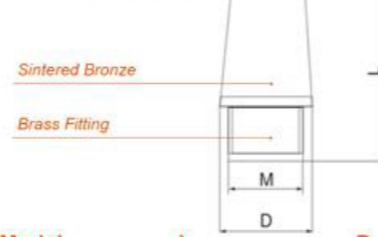

SEB

Overall Dimension

Model	L	S
1/8" BSP	20.5	12
1/4" BSP	26.5	15
3/8" BSP	33.9	19
1/2" BSP	40.5	23
3/4" BSP	51.5	30
1" BSP	66.0	36
M5	17.0	07

SC

Overall Dimension

Model	L	M	D
1/8" BSP	21.0	12	12
1/4" BSP	25.0	15	15
3/8" BSP	36.0	19	19
1/2" BSP	43.0	23	23
3/4" BSP	53.0	29	29
1" BSP	63.0	36	36
M5	13.0	06	06

VA

Overall Dimension

Model	L	S
1/8" BSP	9.5	13
1/4" BSP	11.0	16
3/8" BSP	12.5	19
1/2" BSP	13.5	24
3/4" BSP	17.0	30
1" BSP	20.5	36
M5	7.5	08

VB

Overall Dimension

Model	L	S
1/8" BSP	11.0	12
1/4" BSP	12.5	15
3/8" BSP	15.0	18
1/2" BSP	16.0	21
3/4" BSP	18.0	27
1" BSP	20.0	34
M5	9.0	08

SET

Overall Dimension

Model	L	D	CH
1/8" BSP	17.5	12	07
1/4" BSP	24.0	15	10
3/8" BSP	31.0	19	13
1/2" BSP	37.0	23	14
3/4" BSP	50.0	30	19
1" BSP	62.0	37	24
M5	20.0	09	08

SCQ

Overall Dimension

Model	L	D	CH
1/8" BSP	21.0	12	07
1/4" BSP	25.0	15	08
3/8" BSP	38.0	19	10
1/2" BSP	43.0	23	14
3/4" BSP	53.0	29	17
1" BSP	63.0	36	23

D

Overall Dimension

Model	L	D
1/8" BSP	22.0	11
1/4" BSP	25.0	13
3/8" BSP	36.5	19
1/2" BSP	43.5	23
3/4" BSP	52.0	27
1" BSP	56.0	34