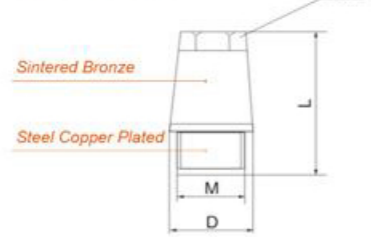

SEB

Overall Dimension

Model	L	S
1/8" BSP	20.5	12
1/4" BSP	26.5	15
3/8" BSP	33.9	19
1/2" BSP	40.5	23
3/4" BSP	51.5	30
1" BSP	66.0	36
M5	17.0	07

SC

Overall Dimension

Model	L	M	D
1/8" BSP	21.0	12	12
1/4" BSP	25.0	15	15
3/8" BSP	36.0	19	19
1/2" BSP	43.0	23	23
3/4" BSP	53.0	29	29
1" BSP	63.0	36	36
M5	13.0	06	06

VA

Overall Dimension

Model	L	S
1/8" BSP	9.5	13
1/4" BSP	11.0	16
3/8" BSP	12.5	19
1/2" BSP	13.5	24
3/4" BSP	17.0	30
1" BSP	20.5	36
M5	7.5	08

VB

Overall Dimension

Model	L	S
1/8" BSP	11.0	12
1/4" BSP	12.5	15
3/8" BSP	15.0	18
1/2" BSP	16.0	21
3/4" BSP	18.0	27
1" BSP	20.0	34
M5	9.0	08

SET

Overall Dimension

Model	L	D	CH
1/8" BSP	17.5	12	07
1/4" BSP	24.0	15	10
3/8" BSP	31.0	19	13
1/2" BSP	37.0	23	14
3/4" BSP	50.0	30	19
1" BSP	62.0	37	24
M5	20.0	09	08

SCQ

Overall Dimension

Model	L	D	CH
1/8" BSP	21.0	12	07
1/4" BSP	25.0	15	08
3/8" BSP	38.0	19	10
1/2" BSP	43.0	23	14
3/4" BSP	53.0	29	17
1" BSP	63.0	36	23

SMT

Overall Dimension

Model	L	S
1/8" BSP	15.0	12
1/4" BSP	16.0	15
3/8" BSP	20.0	18
1/2" BSP	21.0	21
3/4" BSP	24.0	27
1" BSP	27.0	34

SD

Overall Dimension

Model	L	S
1/8" BSP	15.0	12
1/4" BSP	16.0	15
3/8" BSP	20.0	18
1/2" BSP	21.0	21
3/4" BSP	24.0	27
1" BSP	27.0	34