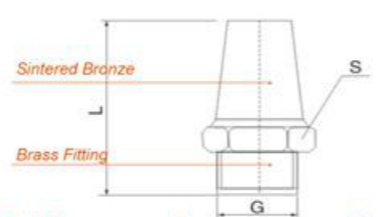

SMT

Overall Dimension

Model	L	S
1/8" BSP	15.0	12
1/4" BSP	16.0	15
3/8" BSP	20.0	18
1/2" BSP	21.0	21
3/4" BSP	24.0	27
1" BSP	27.0	34

SD

Overall Dimension

Model	L	S
1/8" BSP	15.0	12
1/4" BSP	16.0	15
3/8" BSP	20.0	18
1/2" BSP	21.0	21
3/4" BSP	24.0	27
1" BSP	27.0	34

A

Overall Dimension

Model	L	S
1/8" BSP	24.0	13
1/4" BSP	33.0	17
3/8" BSP	44.0	22
1/2" BSP	49.0	24
3/4" BSP	57.0	30
1" BSP	72.0	36
1 1/4" BSP	77.0	46
1 1/2" BSP	83.0	52
2" BSP	105.0	64
M5	17.0	08

B

Overall Dimension

Model	L	S
1/8" BSP	23.0	12
1/4" BSP	27.0	15
3/8" BSP	36.0	18
1/2" BSP	40.0	21
3/4" BSP	48.0	27
1" BSP	62.0	34
1 1/4" BSP	83.0	46
1 1/2" BSP	92.0	53
2" BSP	108.0	64
M5	19.0	08

C

Overall Dimension

Model	L	S
1/8" BSP	35.0	12
1/4" BSP	38.0	15
3/8" BSP	38.0	17
1/2" BSP	42.0	21
3/4" BSP	47.0	27
1" BSP	58.0	34

D

Overall Dimension

Model	L	D
1/8" BSP	22.0	11
1/4" BSP	25.0	13
3/8" BSP	36.5	19
1/2" BSP	43.5	23
3/4" BSP	52.0	27
1" BSP	56.0	34