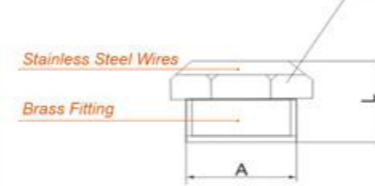

VA

Overall Dimension

Model	L	S
1/8" BSP	9.5	13
1/4" BSP	11.0	16
3/8" BSP	12.5	19
1/2" BSP	13.5	24
3/4" BSP	17.0	30
1" BSP	20.5	36
M5	7.5	08

VB

Overall Dimension

Model	L	S
1/8" BSP	11.0	12
1/4" BSP	12.5	15
3/8" BSP	15.0	18
1/2" BSP	16.0	21
3/4" BSP	18.0	27
1" BSP	20.0	34
M5	9.0	08

SET

Overall Dimension

Model	L	D	CH
1/8" BSP	17.5	12	07
1/4" BSP	24.0	15	10
3/8" BSP	31.0	19	13
1/2" BSP	37.0	23	14
3/4" BSP	50.0	30	19
1" BSP	62.0	37	24
M5	20.0	09	08

SCQ

Overall Dimension

Model	L	D	CH
1/8" BSP	21.0	12	07
1/4" BSP	25.0	15	08
3/8" BSP	38.0	19	10
1/2" BSP	43.0	23	14
3/4" BSP	53.0	29	17
1" BSP	63.0	36	23

SMT

Overall Dimension

Model	L	S
1/8" BSP	15.0	12
1/4" BSP	16.0	15
3/8" BSP	20.0	18
1/2" BSP	21.0	21
3/4" BSP	24.0	27
1" BSP	27.0	34

SD

Overall Dimension

Model	L	S
1/8" BSP	15.0	12
1/4" BSP	16.0	15
3/8" BSP	20.0	18
1/2" BSP	21.0	21
3/4" BSP	24.0	27
1" BSP	27.0	34

A

Overall Dimension

Model	L	S
1/8" BSP	24.0	13
1/4" BSP	33.0	17
3/8" BSP	44.0	22
1/2" BSP	49.0	24
3/4" BSP	57.0	30
1" BSP	72.0	36
1 1/4" BSP	77.0	46
1 1/2" BSP	83.0	52
2" BSP	105.0	64
M5	17.0	08

B

Overall Dimension