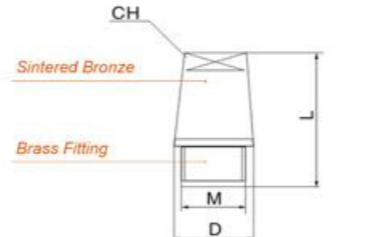

SEB

Overall Dimension

Model	L	S
1/8" BSP	20.5	12
1/4" BSP	26.5	15
3/8" BSP	33.9	19
1/2" BSP	40.5	23
3/4" BSP	51.5	30
1" BSP	66.0	36
M5	17.0	07

SC

Overall Dimension

Model	L	M	D
1/8" BSP	21.0	12	12
1/4" BSP	25.0	15	15
3/8" BSP	36.0	19	19
1/2" BSP	43.0	23	23
3/4" BSP	53.0	29	29
1" BSP	63.0	36	36
M5	13.0	06	06

VA

Overall Dimension

Model	L	S
1/8" BSP	9.5	13
1/4" BSP	11.0	16
3/8" BSP	12.5	19
1/2" BSP	13.5	24
3/4" BSP	17.0	30
1" BSP	20.5	36
M5	7.5	08

VB

Overall Dimension

Model	L	S
1/8" BSP	11.0	12
1/4" BSP	12.5	15
3/8" BSP	15.0	18
1/2" BSP	16.0	21
3/4" BSP	18.0	27
1" BSP	20.0	34
M5	9.0	08

SET

Overall Dimension

Model	L	D	CH
1/8" BSP	17.5	12	07
1/4" BSP	24.0	15	10
3/8" BSP	31.0	19	13
1/2" BSP	37.0	23	14
3/4" BSP	50.0	30	19
1" BSP	62.0	37	24
M5	20.0	09	08

SCQ

Overall Dimension

Model	L	D	CH
1/8" BSP	21.0	12	07
1/4" BSP	25.0	15	08
3/8" BSP	38.0	19	10
1/2" BSP	43.0	23	14
3/4" BSP	53.0	29	17
1" BSP	63.0	36	23

SMT

Overall Dimension

Model	L	S
1/8" BSP	15.0	12
1/4" BSP	16.0	15
3/8" BSP	20.0	18
1/2" BSP	21.0	21
3/4" BSP	24.0	27
1" BSP	27.0	34

SD

Overall Dimension

Model	L	S
1/8" BSP	15.0	12
1/4" BSP	16.0	15
3/8" BSP	20.0	18
1/2" BSP	21.0	21
3/4" BSP	24.0	27
1" BSP	27.0	34