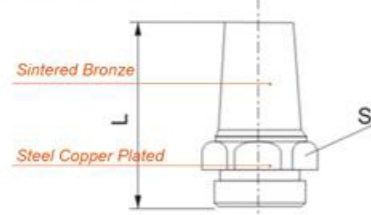

SEB

Overall Dimension

Model	L	S
1/8" BSP	20.5	12
1/4" BSP	26.5	15
3/8" BSP	33.9	19
1/2" BSP	40.5	23
3/4" BSP	51.5	30
1" BSP	66.0	36
M5	17.0	07

SC

Overall Dimension

Model	L	M	D
1/8" BSP	21.0	12	12
1/4" BSP	25.0	15	15
3/8" BSP	36.0	19	19
1/2" BSP	43.0	23	23
3/4" BSP	53.0	29	29
1" BSP	63.0	36	36
M5	13.0	06	06

VA

Overall Dimension

Model	L	S
1/8" BSP	9.5	13
1/4" BSP	11.0	16
3/8" BSP	12.5	19
1/2" BSP	13.5	24
3/4" BSP	17.0	30
1" BSP	20.5	36
M5	7.5	08

VB

Overall Dimension

Model	L	S
1/8" BSP	11.0	12
1/4" BSP	12.5	15
3/8" BSP	15.0	18
1/2" BSP	16.0	21
3/4" BSP	18.0	27
1" BSP	20.0	34
M5	9.0	08

SET

Overall Dimension

Model	L	D	CH
1/8" BSP	17.5	12	07
1/4" BSP	24.0	15	10
3/8" BSP	31.0	19	13
1/2" BSP	37.0	23	14
3/4" BSP	50.0	30	19
1" BSP	62.0	37	24
M5	20.0	09	08

SCQ

Overall Dimension

Model	L	D	CH
1/8" BSP	21.0	12	07
1/4" BSP	25.0	15	08
3/8" BSP	38.0	19	10
1/2" BSP	43.0	23	14
3/4" BSP	53.0	29	17
1" BSP	63.0	36	23

D

Overall Dimension

Model	L	D
1/8" BSP	22.0	11
1/4" BSP	25.0	13
3/8" BSP	36.5	19
1/2" BSP	43.5	23
3/4" BSP	52.0	27
1" BSP	56.0	34