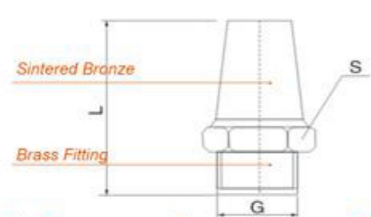

SET

Overall Dimension

Model	L	D	CH
1/8" BSP	17.5	12	07
1/4" BSP	24.0	15	10
3/8" BSP	31.0	19	13
1/2" BSP	37.0	23	14
3/4" BSP	50.0	30	19
1" BSP	62.0	37	24
M5	20.0	09	08

SCQ

Overall Dimension

Model	L	D	CH
1/8" BSP	21.0	12	07
1/4" BSP	25.0	15	08
3/8" BSP	38.0	19	10
1/2" BSP	43.0	23	14
3/4" BSP	53.0	29	17
1" BSP	63.0	36	23

SMT

Overall Dimension

Model	L	S
1/8" BSP	15.0	12
1/4" BSP	16.0	15
3/8" BSP	20.0	18
1/2" BSP	21.0	21
3/4" BSP	24.0	27
1" BSP	27.0	34

SD

Overall Dimension

Model	L	S
1/8" BSP	15.0	12
1/4" BSP	16.0	15
3/8" BSP	20.0	18
1/2" BSP	21.0	21
3/4" BSP	24.0	27
1" BSP	27.0	34

A

Overall Dimension

Model	L	S
1/8" BSP	24.0	13
1/4" BSP	33.0	17
3/8" BSP	44.0	22
1/2" BSP	49.0	24
3/4" BSP	57.0	30
1" BSP	72.0	36
1 1/4" BSP	77.0	46
1 1/2" BSP	83.0	52
2" BSP	105.0	64
M5	17.0	08

B

Overall Dimension

Model	L	S
1/8" BSP	23.0	12
1/4" BSP	27.0	15
3/8" BSP	36.0	18
1/2" BSP	40.0	21
3/4" BSP	48.0	27
1" BSP	62.0	34
1 1/4" BSP	83.0	46
1 1/2" BSP	92.0	53
2" BSP	108.0	64
M5	19.0	08

C

Overall Dimension

Model	L	S
1/8" BSP	35.0	12
1/4" BSP	38.0	15
3/8" BSP	38.0	17
1/2" BSP	42.0	21
3/4" BSP	47.0	27
1" BSP	58.0	34