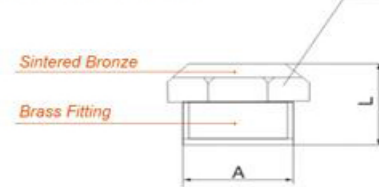

SEB

Overall Dimension

Model	L	S
1/8" BSP	20.5	12
1/4" BSP	26.5	15
3/8" BSP	33.9	19
1/2" BSP	40.5	23
3/4" BSP	51.5	30
1" BSP	66.0	36
M5	17.0	07

SC

Overall Dimension

Model	L	M	D
1/8" BSP	21.0	12	12
1/4" BSP	25.0	15	15
3/8" BSP	36.0	19	19
1/2" BSP	43.0	23	23
3/4" BSP	53.0	29	29
1" BSP	63.0	36	36
M5	13.0	06	06

VA

Overall Dimension

Model	L	S
1/8" BSP	9.5	13
1/4" BSP	11.0	16
3/8" BSP	12.5	19
1/2" BSP	13.5	24
3/4" BSP	17.0	30
1" BSP	20.5	36
M5	7.5	08

VB

Overall Dimension

Model	L	S
1/8" BSP	11.0	12
1/4" BSP	12.5	15
3/8" BSP	15.0	18
1/2" BSP	16.0	21
3/4" BSP	18.0	27
1" BSP	20.0	34
M5	9.0	08

SET

Overall Dimension

Model	L	D	CH
1/8" BSP	17.5	12	07
1/4" BSP	24.0	15	10
3/8" BSP	31.0	19	13
1/2" BSP	37.0	23	14
3/4" BSP	50.0	30	19
1" BSP	62.0	37	24
M5	20.0	09	08

SCQ

Overall Dimension

Model	L	D	CH
1/8" BSP	21.0	12	07
1/4" BSP	25.0	15	08
3/8" BSP	38.0	19	10
1/2" BSP	43.0	23	14
3/4" BSP	53.0	29	17
1" BSP	63.0	36	23

SMT

Overall Dimension

Model	L	S
1/8" BSP	15.0	12
1/4" BSP	16.0	15
3/8" BSP	20.0	18
1/2" BSP	21.0	21
3/4" BSP	24.0	27
1" BSP	27.0	34

SD

Overall Dimension

Model	L	S
1/8" BSP	15.0	12
1/4" BSP	16.0	15
3/8" BSP	20.0	18
1/2" BSP	21.0	21
3/4" BSP	24.0	27
1" BSP	27.0	34