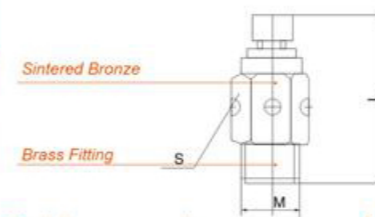

SET

Overall Dimension

Model	L	D	CH
1/8" BSP	17.5	12	07
1/4" BSP	24.0	15	10
3/8" BSP	31.0	19	13
1/2" BSP	37.0	23	14
3/4" BSP	50.0	30	19
1" BSP	62.0	37	24
M5	20.0	09	08

SCQ

Overall Dimension

Model	L	D	CH
1/8" BSP	21.0	12	07
1/4" BSP	25.0	15	08
3/8" BSP	38.0	19	10
1/2" BSP	43.0	23	14
3/4" BSP	53.0	29	17
1" BSP	63.0	36	23

SMT

Overall Dimension

Model	L	S
1/8" BSP	15.0	12
1/4" BSP	16.0	15
3/8" BSP	20.0	18
1/2" BSP	21.0	21
3/4" BSP	24.0	27
1" BSP	27.0	34

SD

Overall Dimension

Model	L	S
1/8" BSP	15.0	12
1/4" BSP	16.0	15
3/8" BSP	20.0	18
1/2" BSP	21.0	21
3/4" BSP	24.0	27
1" BSP	27.0	34

A

Overall Dimension

Model	L	S
1/8" BSP	24.0	13
1/4" BSP	33.0	17
3/8" BSP	44.0	22
1/2" BSP	49.0	24
3/4" BSP	57.0	30
1" BSP	72.0	36
1 1/4" BSP	77.0	46
1 1/2" BSP	83.0	52
2" BSP	105.0	64
M5	17.0	08

B

Overall Dimension

Model	L	S
1/8" BSP	23.0	12
1/4" BSP	27.0	15
3/8" BSP	36.0	18
1/2" BSP	40.0	21
3/4" BSP	48.0	27
1" BSP	62.0	34
1 1/4" BSP	83.0	46
1 1/2" BSP	92.0	53
2" BSP	108.0	64
M5	19.0	08

C

Overall Dimension

Model	L	S
1/8" BSP	35.0	12
1/4" BSP	38.0	15
3/8" BSP	38.0	17
1/2" BSP	42.0	21
3/4" BSP	47.0	27
1" BSP	58.0	34