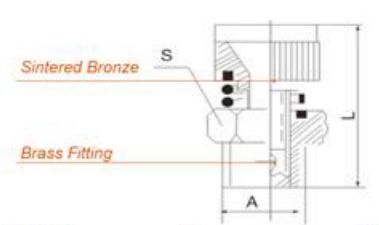

VA

Overall Dimension

Model	L	S
1/8" BSP	9.5	13
1/4" BSP	11.0	16
3/8" BSP	12.5	19
1/2" BSP	13.5	24
3/4" BSP	17.0	30
1" BSP	20.5	36
M5	7.5	08

VB

Overall Dimension

Model	L	S
1/8" BSP	11.0	12
1/4" BSP	12.5	15
3/8" BSP	15.0	18
1/2" BSP	16.0	21
3/4" BSP	18.0	27
1" BSP	20.0	34
M5	9.0	08

SET

Overall Dimension

Model	L	D	CH
1/8" BSP	17.5	12	07
1/4" BSP	24.0	15	10
3/8" BSP	31.0	19	13
1/2" BSP	37.0	23	14
3/4" BSP	50.0	30	19
1" BSP	62.0	37	24
M5	20.0	09	08

SCQ

Overall Dimension

Model	L	D	CH
1/8" BSP	21.0	12	07
1/4" BSP	25.0	15	08
3/8" BSP	38.0	19	10
1/2" BSP	43.0	23	14
3/4" BSP	53.0	29	17
1" BSP	63.0	36	23

SMT

Overall Dimension

Model	L	S
1/8" BSP	15.0	12
1/4" BSP	16.0	15
3/8" BSP	20.0	18
1/2" BSP	21.0	21
3/4" BSP	24.0	27
1" BSP	27.0	34

SD

Overall Dimension

Model	L	S
1/8" BSP	15.0	12
1/4" BSP	16.0	15
3/8" BSP	20.0	18
1/2" BSP	21.0	21
3/4" BSP	24.0	27
1" BSP	27.0	34

A

Overall Dimension

Model	L	S
1/8" BSP	24.0	13
1/4" BSP	33.0	17
3/8" BSP	44.0	22
1/2" BSP	49.0	24
3/4" BSP	57.0	30
1" BSP	72.0	36
1 1/4" BSP	77.0	46
1 1/2" BSP	83.0	52
2" BSP	105.0	64
M5	17.0	08

B

Overall Dimension