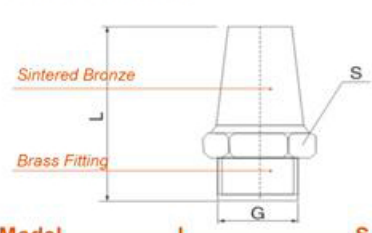

SMT

Overall Dimension

Model	L	S
1/8" BSP	15.0	12
1/4" BSP	16.0	15
3/8" BSP	20.0	18
1/2" BSP	21.0	21
3/4" BSP	24.0	27
1" BSP	27.0	34

SD

Overall Dimension

Model	L	S
1/8" BSP	15.0	12
1/4" BSP	16.0	15
3/8" BSP	20.0	18
1/2" BSP	21.0	21
3/4" BSP	24.0	27
1" BSP	27.0	34

A

Overall Dimension

Model	L	S
1/8" BSP	24.0	13
1/4" BSP	33.0	17
3/8" BSP	44.0	22
1/2" BSP	49.0	24
3/4" BSP	57.0	30
1" BSP	72.0	36
1 1/4" BSP	77.0	46
1 1/2" BSP	83.0	52
2" BSP	105.0	64
M5	17.0	08

B

Overall Dimension

Model	L	S
1/8" BSP	23.0	12
1/4" BSP	27.0	15
3/8" BSP	36.0	18
1/2" BSP	40.0	21
3/4" BSP	48.0	27
1" BSP	62.0	34
1 1/4" BSP	83.0	46
1 1/2" BSP	92.0	53
2" BSP	108.0	64
M5	19.0	08

C

Overall Dimension

Model	L	S
1/8" BSP	35.0	12
1/4" BSP	38.0	15
3/8" BSP	38.0	17
1/2" BSP	42.0	21
3/4" BSP	47.0	27
1" BSP	58.0	34

D

Overall Dimension

Model	L	D
1/8" BSP	22.0	11
1/4" BSP	25.0	13
3/8" BSP	36.5	19
1/2" BSP	43.5	23
3/4" BSP	52.0	27
1" BSP	56.0	34