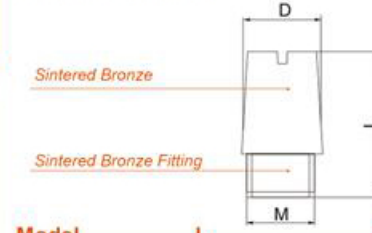

A

Overall Dimension

Model	L	S
1/8" BSP	24.0	13
1/4" BSP	33.0	17
3/8" BSP	44.0	22
1/2" BSP	49.0	24
3/4" BSP	57.0	30
1" BSP	72.0	36
1 1/4" BSP	77.0	46
1 1/2" BSP	83.0	52
2" BSP	105.0	64
M5	17.0	08

B

Overall Dimension

Model	L	S
1/8" BSP	23.0	12
1/4" BSP	27.0	15
3/8" BSP	36.0	18
1/2" BSP	40.0	21
3/4" BSP	48.0	27
1" BSP	62.0	34
1 1/4" BSP	83.0	46
1 1/2" BSP	92.0	53
2" BSP	108.0	64
M5	19.0	08

C

Overall Dimension

Model	L	S
1/8" BSP	35.0	12
1/4" BSP	38.0	15
3/8" BSP	38.0	17
1/2" BSP	42.0	21
3/4" BSP	47.0	27
1" BSP	58.0	34

D

Overall Dimension

Model	L	D
1/8" BSP	22.0	11
1/4" BSP	25.0	13
3/8" BSP	36.5	19
1/2" BSP	43.5	23
3/4" BSP	52.0	27
1" BSP	56.0	34