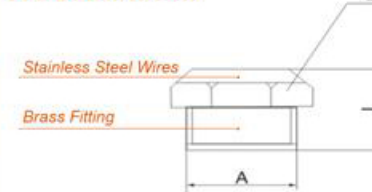

VA

Overall Dimension

Model	L	S
1/8" BSP	9.5	13
1/4" BSP	11.0	16
3/8" BSP	12.5	19
1/2" BSP	13.5	24
3/4" BSP	17.0	30
1" BSP	20.5	36
M5	7.5	08

VB

Overall Dimension

Model	L	S
1/8" BSP	11.0	12
1/4" BSP	12.5	15
3/8" BSP	15.0	18
1/2" BSP	16.0	21
3/4" BSP	18.0	27
1" BSP	20.0	34
M5	9.0	08

SET

Overall Dimension

Model	L	D	CH
1/8" BSP	17.5	12	07
1/4" BSP	24.0	15	10
3/8" BSP	31.0	19	13
1/2" BSP	37.0	23	14
3/4" BSP	50.0	30	19
1" BSP	62.0	37	24
M5	20.0	09	08

SCQ

Overall Dimension

Model	L	D	CH
1/8" BSP	21.0	12	07
1/4" BSP	25.0	15	08
3/8" BSP	38.0	19	10
1/2" BSP	43.0	23	14
3/4" BSP	53.0	29	17
1" BSP	63.0	36	23

SMT

Overall Dimension

Model	L	S
1/8" BSP	15.0	12
1/4" BSP	16.0	15
3/8" BSP	20.0	18
1/2" BSP	21.0	21
3/4" BSP	24.0	27
1" BSP	27.0	34

SD

Overall Dimension

Model	L	S
1/8" BSP	15.0	12
1/4" BSP	16.0	15
3/8" BSP	20.0	18
1/2" BSP	21.0	21
3/4" BSP	24.0	27
1" BSP	27.0	34

A

Overall Dimension

Model	L	S
1/8" BSP	24.0	13
1/4" BSP	33.0	17
3/8" BSP	44.0	22
1/2" BSP	49.0	24
3/4" BSP	57.0	30
1" BSP	72.0	36
1 1/4" BSP	77.0	46
1 1/2" BSP	83.0	52
2" BSP	105.0	64
M5	17.0	08

B

Overall Dimension