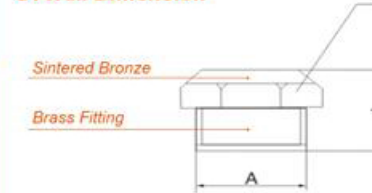

SEB

Overall Dimension

Model	L	S
1/8" BSP	20.5	12
1/4" BSP	26.5	15
3/8" BSP	33.9	19
1/2" BSP	40.5	23
3/4" BSP	51.5	30
1" BSP	66.0	36
M5	17.0	07

SC

Overall Dimension

Model	L	D
1/8" BSP	21.0	12
1/4" BSP	25.0	15
3/8" BSP	36.0	19
1/2" BSP	43.0	23
3/4" BSP	53.0	29
1" BSP	63.0	36
M5	13.0	06

VA

Overall Dimension

Model	L	S
1/8" BSP	9.5	13
1/4" BSP	11.0	16
3/8" BSP	12.5	19
1/2" BSP	13.5	24
3/4" BSP	17.0	30
1" BSP	20.5	36
M5	7.5	08

VB

Overall Dimension

Model	L	S
1/8" BSP	11.0	12
1/4" BSP	12.5	15
3/8" BSP	15.0	18
1/2" BSP	16.0	21
3/4" BSP	18.0	27
1" BSP	20.0	34
M5	9.0	08

SET

Overall Dimension

Model	L	D	CH
1/8" BSP	17.5	12	07
1/4" BSP	24.0	15	10
3/8" BSP	31.0	19	13
1/2" BSP	37.0	23	14
3/4" BSP	50.0	30	19
1" BSP	62.0	37	24
M5	20.0	09	08

SCQ

Overall Dimension

Model	L	D	CH
1/8" BSP	21.0	12	07
1/4" BSP	25.0	15	08
3/8" BSP	38.0	19	10
1/2" BSP	43.0	23	14
3/4" BSP	53.0	29	17
1" BSP	63.0	36	23

SMT

Overall Dimension

Model	L	S
1/8" BSP	15.0	12
1/4" BSP	16.0	15
3/8" BSP	20.0	18
1/2" BSP	21.0	21
3/4" BSP	24.0	27
1" BSP	27.0	34

SD

Overall Dimension

Model	L	S
1/8" BSP	15.0	12
1/4" BSP	16.0	15
3/8" BSP	20.0	18
1/2" BSP	21.0	21
3/4" BSP	24.0	27
1" BSP	27.0	34