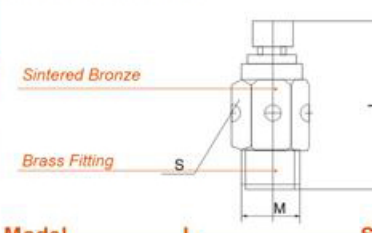

SET

Overall Dimension

Model	L	D	CH
1/8" BSP	17.5	12	07
1/4" BSP	24.0	15	10
3/8" BSP	31.0	19	13
1/2" BSP	37.0	23	14
3/4" BSP	50.0	30	19
1" BSP	62.0	37	24
M5	20.0	09	08

SCQ

Overall Dimension

Model	L	D	CH
1/8" BSP	21.0	12	07
1/4" BSP	25.0	15	08
3/8" BSP	38.0	19	10
1/2" BSP	43.0	23	14
3/4" BSP	53.0	29	17
1" BSP	63.0	36	23

SMT

Overall Dimension

Model	L	S
1/8" BSP	15.0	12
1/4" BSP	16.0	15
3/8" BSP	20.0	18
1/2" BSP	21.0	21
3/4" BSP	24.0	27
1" BSP	27.0	34

SD

Overall Dimension

Model	L	S
1/8" BSP	15.0	12
1/4" BSP	16.0	15
3/8" BSP	20.0	18
1/2" BSP	21.0	21
3/4" BSP	24.0	27
1" BSP	27.0	34

A

Overall Dimension

Model	L	S
1/8" BSP	24.0	13
1/4" BSP	33.0	17
3/8" BSP	44.0	22
1/2" BSP	49.0	24
3/4" BSP	57.0	30
1" BSP	72.0	36
1 1/4" BSP	77.0	46
1 1/2" BSP	83.0	52
2" BSP	105.0	64
M5	17.0	08

B

Overall Dimension

Model	L	S
1/8" BSP	23.0	12
1/4" BSP	27.0	15
3/8" BSP	36.0	18
1/2" BSP	40.0	21
3/4" BSP	48.0	27
1" BSP	62.0	34
1 1/4" BSP	83.0	46
1 1/2" BSP	92.0	53
2" BSP	108.0	64
M5	19.0	08

C

Overall Dimension

Model	L	S
1/8" BSP	35.0	12
1/4" BSP	38.0	15
3/8" BSP	38.0	17
1/2" BSP	42.0	21
3/4" BSP	47.0	27
1" BSP	58.0	34