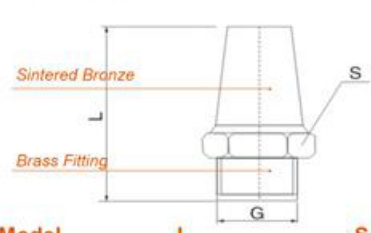

SET

Overall Dimension

Model	L	D	CH
1/8" BSP	17.5	12	07
1/4" BSP	24.0	15	10
3/8" BSP	31.0	19	13
1/2" BSP	37.0	23	14
3/4" BSP	50.0	30	19
1" BSP	62.0	37	24
M5	20.0	09	08

SCQ

Overall Dimension

Model	L	D	CH
1/8" BSP	21.0	12	07
1/4" BSP	25.0	15	08
3/8" BSP	38.0	19	10
1/2" BSP	43.0	23	14
3/4" BSP	53.0	29	17
1" BSP	63.0	36	23

SMT

Overall Dimension

Model	L	S
1/8" BSP	15.0	12
1/4" BSP	16.0	15
3/8" BSP	20.0	18
1/2" BSP	21.0	21
3/4" BSP	24.0	27
1" BSP	27.0	34

SD

Overall Dimension

Model	L	S
1/8" BSP	15.0	12
1/4" BSP	16.0	15
3/8" BSP	20.0	18
1/2" BSP	21.0	21
3/4" BSP	24.0	27
1" BSP	27.0	34

A

Overall Dimension

Model	L	S
1/8" BSP	24.0	13
1/4" BSP	33.0	17
3/8" BSP	44.0	22
1/2" BSP	49.0	24
3/4" BSP	57.0	30
1" BSP	72.0	36
1 1/4" BSP	77.0	46
1 1/2" BSP	83.0	52
2" BSP	105.0	64
M5	17.0	08

B

Overall Dimension

D

Overall Dimension

Model	L	D
1/8" BSP	22.0	11
1/4" BSP	25.0	13
3/8" BSP	36.5	19
1/2" BSP	43.5	23
3/4" BSP	52.0	27
1" BSP	56.0	34