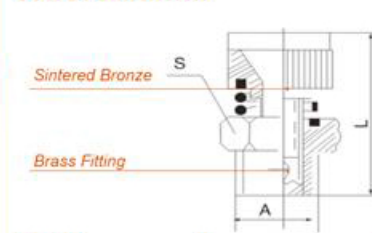

VA

Overall Dimension

Model	L	S
1/8" BSP	9.5	13
1/4" BSP	11.0	16
3/8" BSP	12.5	19
1/2" BSP	13.5	24
3/4" BSP	17.0	30
1" BSP	20.5	36
M5	7.5	08

VB

Overall Dimension

Model	L	S
1/8" BSP	11.0	12
1/4" BSP	12.5	15
3/8" BSP	15.0	18
1/2" BSP	16.0	21
3/4" BSP	18.0	27
1" BSP	20.0	34
M5	9.0	08

SET

Overall Dimension

Model	L	D	CH
1/8" BSP	17.5	12	07
1/4" BSP	24.0	15	10
3/8" BSP	31.0	19	13
1/2" BSP	37.0	23	14
3/4" BSP	50.0	30	19
1" BSP	62.0	37	24
M5	20.0	09	08

SCQ

Overall Dimension

Model	L	D	CH
1/8" BSP	21.0	12	07
1/4" BSP	25.0	15	08
3/8" BSP	38.0	19	10
1/2" BSP	43.0	23	14
3/4" BSP	53.0	29	17
1" BSP	63.0	36	23

SMT

Overall Dimension

Model	L	S
1/8" BSP	15.0	12
1/4" BSP	16.0	15
3/8" BSP	20.0	18
1/2" BSP	21.0	21
3/4" BSP	24.0	27
1" BSP	27.0	34

SD

Overall Dimension

Model	L	S
1/8" BSP	15.0	12
1/4" BSP	16.0	15
3/8" BSP	20.0	18
1/2" BSP	21.0	21
3/4" BSP	24.0	27
1" BSP	27.0	34

A

Overall Dimension

Model	L	S
1/8" BSP	24.0	13
1/4" BSP	33.0	17
3/8" BSP	44.0	22
1/2" BSP	49.0	24
3/4" BSP	57.0	30
1" BSP	72.0	36
1 1/4" BSP	77.0	46
1 1/2" BSP	83.0	52
2" BSP	105.0	64
M5	17.0	08

B

Overall Dimension