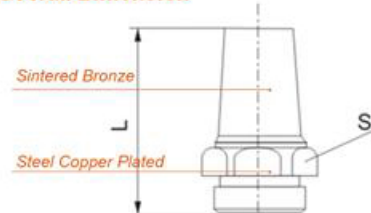

SEB

Overall Dimension

Model	L	S
1/8" BSP	20.5	12
1/4" BSP	26.5	15
3/8" BSP	33.9	19
1/2" BSP	40.5	23
3/4" BSP	51.5	30
1" BSP	66.0	36
M5	17.0	07

SC

Overall Dimension

Model	L	D
1/8" BSP	21.0	12
1/4" BSP	25.0	15
3/8" BSP	36.0	19
1/2" BSP	43.0	23
3/4" BSP	53.0	29
1" BSP	63.0	36
M5	13.0	06

VA

Overall Dimension

Model	L	S
1/8" BSP	9.5	13
1/4" BSP	11.0	16
3/8" BSP	12.5	19
1/2" BSP	13.5	24
3/4" BSP	17.0	30
1" BSP	20.5	36
M5	7.5	08

VB

Overall Dimension

Model	L	S
1/8" BSP	11.0	12
1/4" BSP	12.5	15
3/8" BSP	15.0	18
1/2" BSP	16.0	21
3/4" BSP	18.0	27
1" BSP	20.0	34
M5	9.0	08

SET

Overall Dimension

Model	L	D	CH
1/8" BSP	17.5	12	07
1/4" BSP	24.0	15	10
3/8" BSP	31.0	19	13
1/2" BSP	37.0	23	14
3/4" BSP	50.0	30	19
1" BSP	62.0	37	24
M5	20.0	09	08

SCQ

Overall Dimension

Model	L	D	CH
1/8" BSP	21.0	12	07
1/4" BSP	25.0	15	08
3/8" BSP	38.0	19	10
1/2" BSP	43.0	23	14
3/4" BSP	53.0	29	17
1" BSP	63.0	36	23

D

Overall Dimension

Model	L	D
1/8" BSP	22.0	11
1/4" BSP	25.0	13
3/8" BSP	36.5	19
1/2" BSP	43.5	23
3/4" BSP	52.0	27
1" BSP	56.0	34