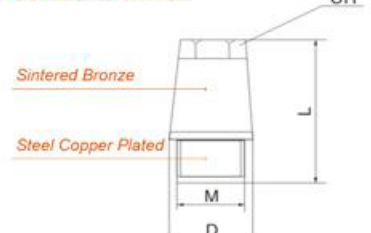

SEB

Overall Dimension

Model	L	S
1/8" BSP	20.5	12
1/4" BSP	26.5	15
3/8" BSP	33.9	19
1/2" BSP	40.5	23
3/4" BSP	51.5	30
1" BSP	66.0	36
M5	17.0	07

SC

Overall Dimension

Model	L	D
1/8" BSP	21.0	12
1/4" BSP	25.0	15
3/8" BSP	36.0	19
1/2" BSP	43.0	23
3/4" BSP	53.0	29
1" BSP	63.0	36
M5	13.0	06

VA

Overall Dimension

Model	L	S
1/8" BSP	9.5	13
1/4" BSP	11.0	16
3/8" BSP	12.5	19
1/2" BSP	13.5	24
3/4" BSP	17.0	30
1" BSP	20.5	36
M5	7.5	08

VB

Overall Dimension

Model	L	S
1/8" BSP	11.0	12
1/4" BSP	12.5	15
3/8" BSP	15.0	18
1/2" BSP	16.0	21
3/4" BSP	18.0	27
1" BSP	20.0	34
M5	9.0	08

SET

Overall Dimension

Model	L	D	CH
1/8" BSP	17.5	12	07
1/4" BSP	24.0	15	10
3/8" BSP	31.0	19	13
1/2" BSP	37.0	23	14
3/4" BSP	50.0	30	19
1" BSP	62.0	37	24
M5	20.0	09	08

SCQ

Overall Dimension

Model	L	D	CH
1/8" BSP	21.0	12	07
1/4" BSP	25.0	15	08
3/8" BSP	38.0	19	10
1/2" BSP	43.0	23	14
3/4" BSP	53.0	29	17
1" BSP	63.0	36	23

SMT

Overall Dimension

Model	L	S
1/8" BSP	15.0	12
1/4" BSP	16.0	15
3/8" BSP	20.0	18
1/2" BSP	21.0	21
3/4" BSP	24.0	27
1" BSP	27.0	34

SD

Overall Dimension

Model	L	S
1/8" BSP	15.0	12
1/4" BSP	16.0	15
3/8" BSP	20.0	18
1/2" BSP	21.0	21
3/4" BSP	24.0	27
1" BSP	27.0	34