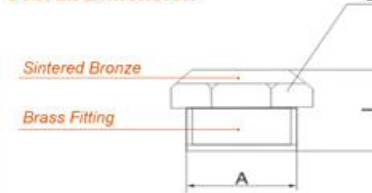

SEB

Overall Dimension

Model	L	S
1/8" BSP	20.5	12
1/4" BSP	26.5	15
3/8" BSP	33.9	19
1/2" BSP	40.5	23
3/4" BSP	51.5	30
1" BSP	66.0	36
M5	17.0	07

SC

Overall Dimension

Model	L	D
1/8" BSP	21.0	12
1/4" BSP	25.0	15
3/8" BSP	36.0	19
1/2" BSP	43.0	23
3/4" BSP	53.0	29
1" BSP	63.0	36
M5	13.0	06

VA

Overall Dimension

Model	L	S
1/8" BSP	9.5	13
1/4" BSP	11.0	16
3/8" BSP	12.5	19
1/2" BSP	13.5	24
3/4" BSP	17.0	30
1" BSP	20.5	36
M5	7.5	08

VB

Overall Dimension

Model	L	S
1/8" BSP	11.0	12
1/4" BSP	12.5	15
3/8" BSP	15.0	18
1/2" BSP	16.0	21
3/4" BSP	18.0	27
1" BSP	20.0	34
M5	9.0	08

SET

Overall Dimension

Model	L	D	CH
1/8" BSP	17.5	12	07
1/4" BSP	24.0	15	10
3/8" BSP	31.0	19	13
1/2" BSP	37.0	23	14
3/4" BSP	50.0	30	19
1" BSP	62.0	37	24
M5	20.0	09	08

SCQ

Overall Dimension

Model	L	D	CH
1/8" BSP	21.0	12	07
1/4" BSP	25.0	15	08
3/8" BSP	38.0	19	10
1/2" BSP	43.0	23	14
3/4" BSP	53.0	29	17
1" BSP	63.0	36	23

D

Overall Dimension

Model	L	D
1/8" BSP	22.0	11
1/4" BSP	25.0	13
3/8" BSP	36.5	19
1/2" BSP	43.5	23
3/4" BSP	52.0	27
1" BSP	56.0	34