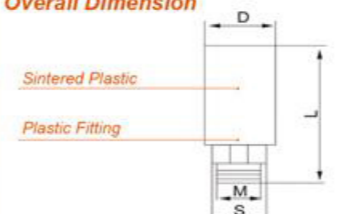

SSA

Overall Dimension

Model	L	S
1/8" BSP	28.0	12
1/4" BSP	33.0	15
3/8" BSP	38.0	19
1/2" BSP	45.0	23
3/4" BSP	55.0	30
1" BSP	68.0	36

E

Overall Dimension

Model	L	S
1/8" BSP	29.0	13
1/4" BSP	34.0	17
3/8" BSP	37.0	22
1/2" BSP	44.0	27
3/4" BSP	53.0	32
1" BSP	65.0	41

SBM

Overall Dimension

Model	L	S
1/8" BSP	11.0	11
1/4" BSP	16.0	14
3/8" BSP	19.0	17
1/2" BSP	22.0	22
3/4" BSP	25.0	27
1" BSP	33.0	33

SDV

Overall Dimension

Model	L	S
1/8" BSP	15.0	13
1/4" BSP	20.0	16
3/8" BSP	20.0	19
1/2" BSP	22.0	24
3/4" BSP	24.0	30
1" BSP	27.0	36

PSU

Overall Dimension

Model	L	D
1/8" BSP	5.0	06
1/4" BSP	6.0	08
3/8" BSP	7.0	10
1/2" BSP	8.0	15
3/4" BSP	9.0	20
1" BSP	10.0	26

PSE

Overall Dimension

Model	L	D
1/8" BSP	29.0	13
1/4" BSP	34.0	17
3/8" BSP	37.0	25
1/2" BSP	44.0	25
3/4" BSP	53.0	37
1" BSP	65.0	48