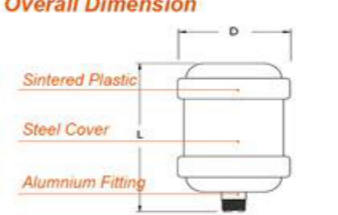

PSU

Overall Dimension

Model	L	D
1/8" BSP	5.0	06
1/4" BSP	6.0	08
3/8" BSP	7.0	10
1/2" BSP	8.0	15
3/4" BSP	9.0	20
1" BSP	10.0	26

PSE

Overall Dimension

Model	L	D
1/8" BSP	29.0	13
1/4" BSP	34.0	17
3/8" BSP	37.0	25
1/2" BSP	44.0	25
3/4" BSP	53.0	37
1" BSP	65.0	48

SSM

Overall Dimension

Model	L	S
1/8" BSP	13.0	12
1/4" BSP	16.0	15
3/8" BSP	19.0	19
1/2" BSP	20.0	23
3/4" BSP	22.0	30
1" BSP	25.0	36

SVA

Overall Dimension

Model	L	S
1/8" BSP	9.5	12
1/4" BSP	11.0	15
3/8" BSP	12.5	19
1/2" BSP	13.5	23
3/4" BSP	17.0	30
1" BSP	20.5	36

SAE

Overall Dimension

Model	L	D
1/8" BSP	76	47
1/4" BSP	101	47
3/8" BSP	120	66
1/2" BSP	139	82
3/4" BSP	171	45
1" BSP	203	98

SU

Overall Dimension

Model	L	D
1/8" BSP	33.0	16
1/4" BSP	43.0	20
3/8" BSP	56.0	24
1/2" BSP	56.0	24
3/4" BSP	112.0	48
1" BSP	112.0	48