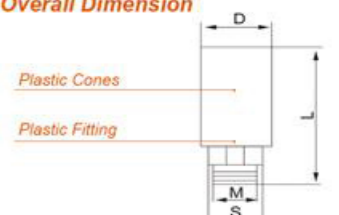

SSM

Overall Dimension

Model	L	S
1/8" BSP	13.0	12
1/4" BSP	16.0	15
3/8" BSP	19.0	19
1/2" BSP	20.0	23
3/4" BSP	22.0	30
1" BSP	25.0	36

SVA

Overall Dimension

Model	L	S
1/8" BSP	9.5	12
1/4" BSP	11.0	15
3/8" BSP	12.5	19
1/2" BSP	13.5	23
3/4" BSP	17.0	30
1" BSP	20.5	36

SAE

Overall Dimension

Model	L	D
1/8" BSP	76	47
1/4" BSP	101	47
3/8" BSP	120	66
1/2" BSP	139	82
3/4" BSP	171	45
1" BSP	203	98

SU

Overall Dimension

Model	L	D
1/8" BSP	33.0	16
1/4" BSP	43.0	20
3/8" BSP	56.0	24
1/2" BSP	56.0	24
3/4" BSP	112.0	48
1" BSP	112.0	48