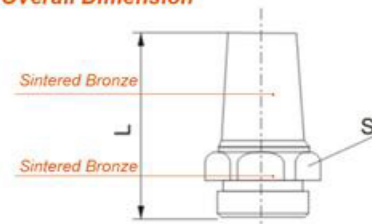

SBE

Overall Dimension

Model	L	S
1/8" BSP	22.0	11
1/4" BSP	35.0	14
3/8" BSP	38.0	17
1/2" BSP	47.0	22
3/4" BSP	57.0	27
1" BSP	73.0	34
1 1/4" BSP	83.0	43
1 1/2" BSP	93.0	51

SP

Overall Dimension

Model	L	D
1/8" BSP	5.0	06
1/4" BSP	6.0	08
3/8" BSP	7.0	10
1/2" BSP	8.0	15
3/4" BSP	9.0	20
1" BSP	10.0	26

SSA

Overall Dimension

Model	L	S
1/8" BSP	28.0	12
1/4" BSP	33.0	15
3/8" BSP	38.0	19
1/2" BSP	45.0	23
3/4" BSP	55.0	30
1" BSP	68.0	36

E

Overall Dimension

Model	L	S
1/8" BSP	29.0	13
1/4" BSP	34.0	17
3/8" BSP	37.0	22
1/2" BSP	44.0	27
3/4" BSP	53.0	32
1" BSP	65.0	41

SBM

Overall Dimension

Model	L	S
1/8" BSP	11.0	11
1/4" BSP	16.0	14
3/8" BSP	19.0	17
1/2" BSP	22.0	22
3/4" BSP	25.0	27
1" BSP	33.0	33

SDV

Overall Dimension

Model	L	S
1/8" BSP	15.0	13
1/4" BSP	20.0	16
3/8" BSP	20.0	19
1/2" BSP	22.0	24
3/4" BSP	24.0	30
1" BSP	27.0	36