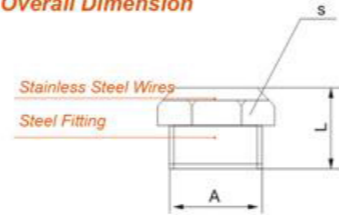

PSU

Overall Dimension

Model	L	D
1/8" BSP	5.0	06
1/4" BSP	6.0	08
3/8" BSP	7.0	10
1/2" BSP	8.0	15
3/4" BSP	9.0	20
1" BSP	10.0	26

PSE

Overall Dimension

Model	L	D
1/8" BSP	29.0	13
1/4" BSP	34.0	17
3/8" BSP	37.0	25
1/2" BSP	44.0	25
3/4" BSP	53.0	37
1" BSP	65.0	48

SSM

Overall Dimension

Model	L	S
1/8" BSP	13.0	12
1/4" BSP	16.0	15
3/8" BSP	19.0	19
1/2" BSP	20.0	23
3/4" BSP	22.0	30
1" BSP	25.0	36

SVA

Overall Dimension

Model	L	S
1/8" BSP	9.5	12
1/4" BSP	11.0	15
3/8" BSP	12.5	19
1/2" BSP	13.5	23
3/4" BSP	17.0	30
1" BSP	20.5	36

SAE

Overall Dimension

Model	L	D
1/8" BSP	76	47
1/4" BSP	101	47
3/8" BSP	120	66
1/2" BSP	139	82
3/4" BSP	171	45
1" BSP	203	98

SU

Overall Dimension

Model	L	D
1/8" BSP	33.0	16
1/4" BSP	43.0	20
3/8" BSP	56.0	24
1/2" BSP	56.0	24
3/4" BSP	112.0	48
1" BSP	112.0	48