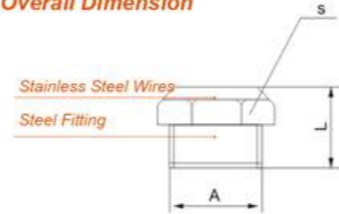

SSA

Overall Dimension

Model	L	S
1/8" BSP	28.0	12
1/4" BSP	33.0	15
3/8" BSP	38.0	19
1/2" BSP	45.0	23
3/4" BSP	55.0	30
1" BSP	68.0	36

E

Overall Dimension

Model	L	S
1/8" BSP	29.0	13
1/4" BSP	34.0	17
3/8" BSP	37.0	22
1/2" BSP	44.0	27
3/4" BSP	53.0	32
1" BSP	65.0	41

SBM

Overall Dimension

Model	L	S
1/8" BSP	11.0	11
1/4" BSP	16.0	14
3/8" BSP	19.0	17
1/2" BSP	22.0	22
3/4" BSP	25.0	27
1" BSP	33.0	33

SDV

Overall Dimension

Model	L	S
1/8" BSP	15.0	13
1/4" BSP	20.0	16
3/8" BSP	20.0	19
1/2" BSP	22.0	24
3/4" BSP	24.0	30
1" BSP	27.0	36

PSU

Overall Dimension

Model	L	D
1/8" BSP	5.0	06
1/4" BSP	6.0	08
3/8" BSP	7.0	10
1/2" BSP	8.0	15
3/4" BSP	9.0	20
1" BSP	10.0	26

PSE

Overall Dimension

Model	L	D
1/8" BSP	29.0	13
1/4" BSP	34.0	17
3/8" BSP	37.0	25
1/2" BSP	44.0	25
3/4" BSP	53.0	37
1" BSP	65.0	48