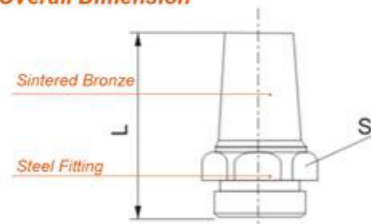

SBE

Overall Dimension

Model	L	S
1/8" BSP	22.0	11
1/4" BSP	35.0	14
3/8" BSP	38.0	17
1/2" BSP	47.0	22
3/4" BSP	57.0	27
1" BSP	73.0	34
1 1/4" BSP	83.0	43
1 1/2" BSP	93.0	51

SP

Overall Dimension

Model	L	D
1/8" BSP	5.0	06
1/4" BSP	6.0	08
3/8" BSP	7.0	10
1/2" BSP	8.0	15
3/4" BSP	9.0	20
1" BSP	10.0	26

SSA

Overall Dimension

Model	L	S
1/8" BSP	28.0	12
1/4" BSP	33.0	15
3/8" BSP	38.0	19
1/2" BSP	45.0	23
3/4" BSP	55.0	30
1" BSP	68.0	36

E

Overall Dimension

Model	L	S
1/8" BSP	29.0	13
1/4" BSP	34.0	17
3/8" BSP	37.0	22
1/2" BSP	44.0	27
3/4" BSP	53.0	32
1" BSP	65.0	41

SBM

Overall Dimension

Model	L	S
1/8" BSP	11.0	11
1/4" BSP	16.0	14
3/8" BSP	19.0	17
1/2" BSP	22.0	22
3/4" BSP	25.0	27
1" BSP	33.0	33

SDV

Overall Dimension

Model	L	S
1/8" BSP	15.0	13
1/4" BSP	20.0	16
3/8" BSP	20.0	19
1/2" BSP	22.0	24
3/4" BSP	24.0	30
1" BSP	27.0	36