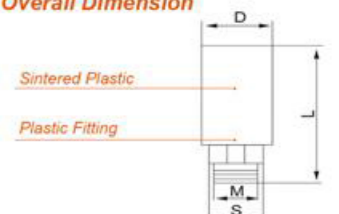

SBM

Overall Dimension

Model	L	S
1/8" BSP	11.0	11
1/4" BSP	16.0	14
3/8" BSP	19.0	17
1/2" BSP	22.0	22
3/4" BSP	25.0	27
1" BSP	33.0	33

SDV

Overall Dimension

Model	L	S
1/8" BSP	15.0	13
1/4" BSP	20.0	16
3/8" BSP	20.0	19
1/2" BSP	22.0	24
3/4" BSP	24.0	30
1" BSP	27.0	36

PSU

Overall Dimension

Model	L	D
1/8" BSP	5.0	06
1/4" BSP	6.0	08
3/8" BSP	7.0	10
1/2" BSP	8.0	15
3/4" BSP	9.0	20
1" BSP	10.0	26

PSE

Overall Dimension

Model	L	D
1/8" BSP	29.0	13
1/4" BSP	34.0	17
3/8" BSP	37.0	25
1/2" BSP	44.0	25
3/4" BSP	53.0	37
1" BSP	65.0	48

SSM

Overall Dimension

Model	L	S
1/8" BSP	13.0	12
1/4" BSP	16.0	15
3/8" BSP	19.0	19
1/2" BSP	20.0	23
3/4" BSP	22.0	30
1" BSP	25.0	36

SVA

Overall Dimension

Model	L	S
1/8" BSP	9.5	12
1/4" BSP	11.0	15
3/8" BSP	12.5	19
1/2" BSP	13.5	23
3/4" BSP	17.0	30
1" BSP	20.5	36