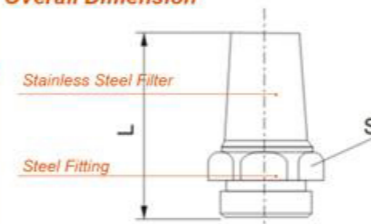

SBE

Overall Dimension

Model	L	S
1/8" BSP	22.0	11
1/4" BSP	35.0	14
3/8" BSP	38.0	17
1/2" BSP	47.0	22
3/4" BSP	57.0	27
1" BSP	73.0	34
1 1/4" BSP	83.0	43
1 1/2" BSP	93.0	51

SP

Overall Dimension

Model	L	D
1/8" BSP	5.0	06
1/4" BSP	6.0	08
3/8" BSP	7.0	10
1/2" BSP	8.0	15
3/4" BSP	9.0	20
1" BSP	10.0	26

SSA

Overall Dimension

Model	L	S
1/8" BSP	28.0	12
1/4" BSP	33.0	15
3/8" BSP	38.0	19
1/2" BSP	45.0	23
3/4" BSP	55.0	30
1" BSP	68.0	36

E

Overall Dimension

Model	L	S
1/8" BSP	29.0	13
1/4" BSP	34.0	17
3/8" BSP	37.0	22
1/2" BSP	44.0	27
3/4" BSP	53.0	32
1" BSP	65.0	41

SBM

Overall Dimension

Model	L	S
1/8" BSP	11.0	11
1/4" BSP	16.0	14
3/8" BSP	19.0	17
1/2" BSP	22.0	22
3/4" BSP	25.0	27
1" BSP	33.0	33

SDV

Overall Dimension

Model	L	S
1/8" BSP	15.0	13
1/4" BSP	20.0	16
3/8" BSP	20.0	19
1/2" BSP	22.0	24
3/4" BSP	24.0	30
1" BSP	27.0	36