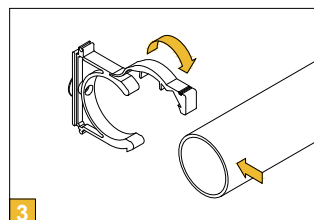

Montážní postup / Mounting procedure: