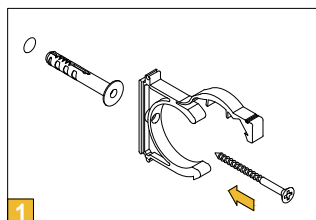

Montážní postup / Mounting procedure: