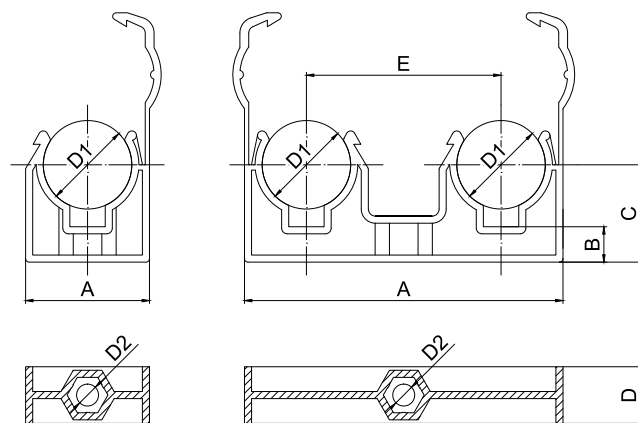

Field:

- sanitary and heating installations
- electrical installation