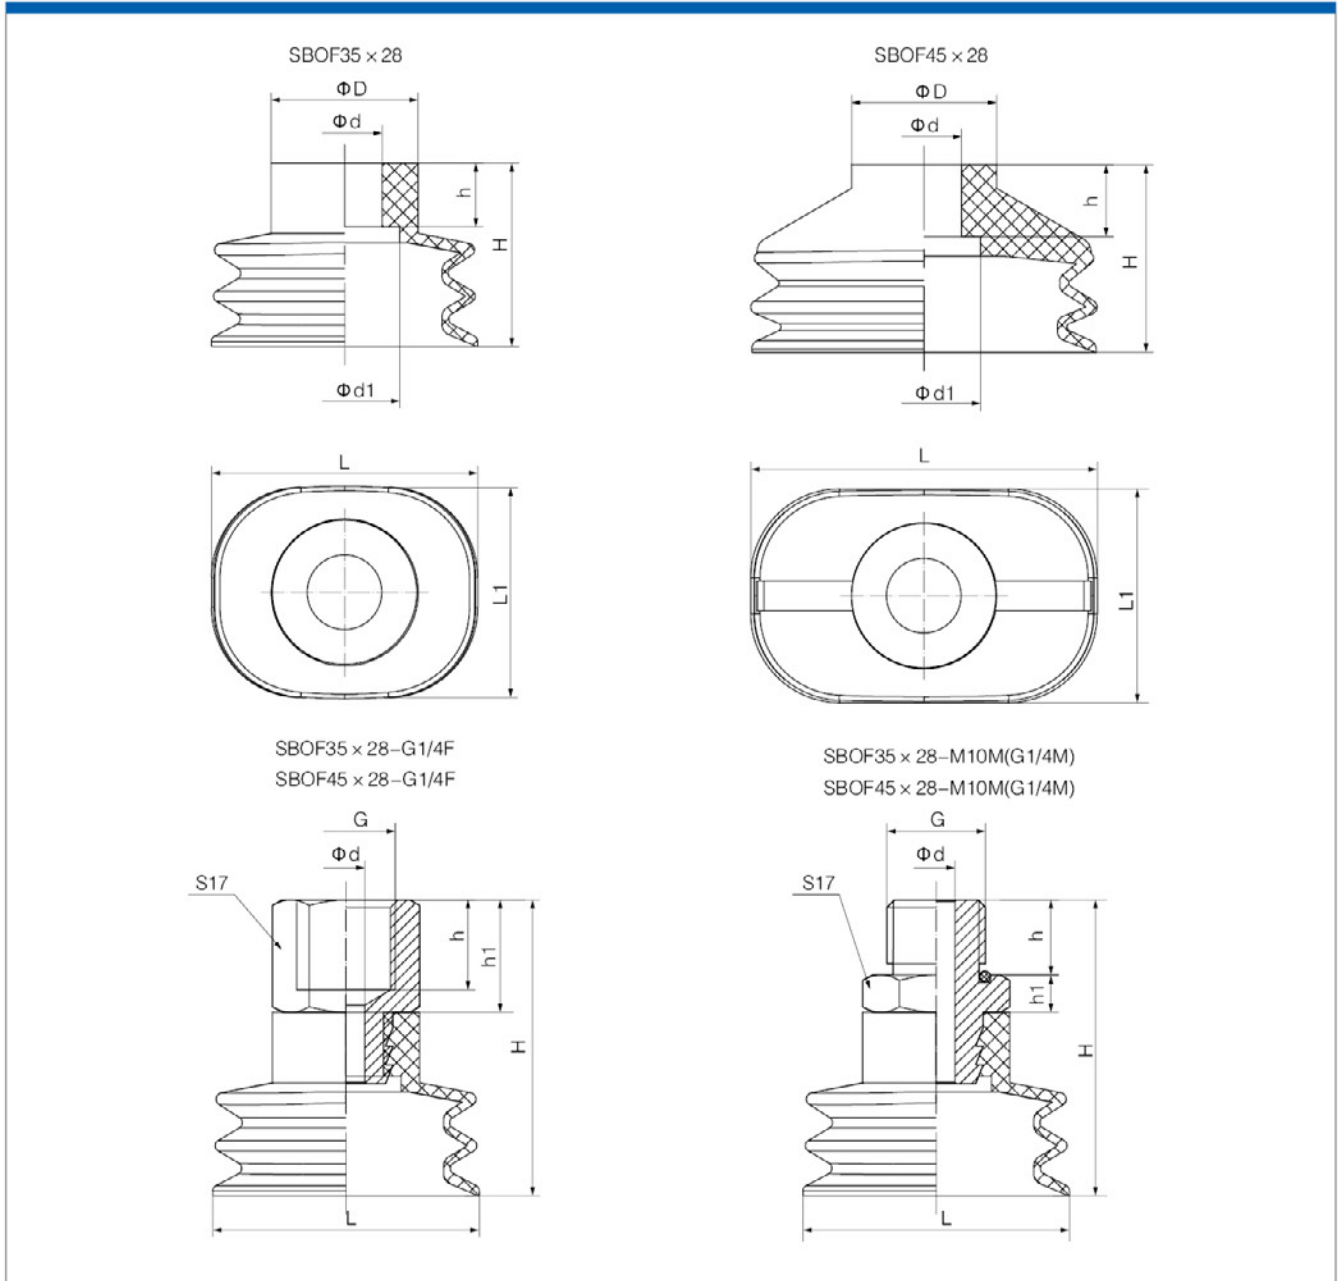

Applications

- ◇ CD and DVD
- ◇ Packing box, packing bag, thin and long package
- ◇ Chlorine disinfectant

Specification

Model	Diameter(mm)	Material	Connection thread
SBOF	35 × 28 45 × 28	Vinyl	M10M(Male thread) G1/4M(Male thread) G1/4F(Female thread)

△ SBOF35 × 28Vinyl-M10M

How to Order

Model	Connection thread			
	vacuum pad without fitting	M10M(Male thread)	G1/4M(Male thread)	G1/4F(Female thread)
SBOF35 × 28Vinyl	247.2301.0000	247.2301.0100	247.2301.0020	247.2301.1020
SBOF45 × 28Vinyl	247.2401.0000	247.2401.0100	247.2401.0020	247.2401.1020

Ordering number

Model	M10M(Male thread)	G1/4F(Female thread)	G1/4M(Male thread)
SBOF35 × 28	502.2471.0100	502.2471.1020	502.2471.0020
SBOF45 × 28	502.2471.0100	502.2471.1020	502.2471.0020

Dimensions (mm)

Model	L	L1	ΦD	Φd	h	H	$\Phi d1$	h1	G
SBOF35 x 28Vinyl	35	28	19.5	10	8.5	24	14	-	-
SBOF35 x 28Vinyl-M10M	35	-	-	4	10	39	-	5	M10
SBOF35 x 28Vinyl-G1/4F	35	-	-	5	12	39	-	15	G1/4
SBOF35 x 28Vinyl-G1/4M	35	-	-	5	10	39	-	5	G1/4
SBOF45 x 28Vinyl	45	28	19.5	10	8.5	26	14	-	-
SBOF45 x 28Vinyl-M10M	45	-	-	4	10	41	-	5	M10
SBOF45 x 28Vinyl-G1/4F	45	-	-	5	12	41	-	15	G1/4
SBOF45 x 28Vinyl-G1/4M	45	-	-	5	10	41	-	5	G1/4